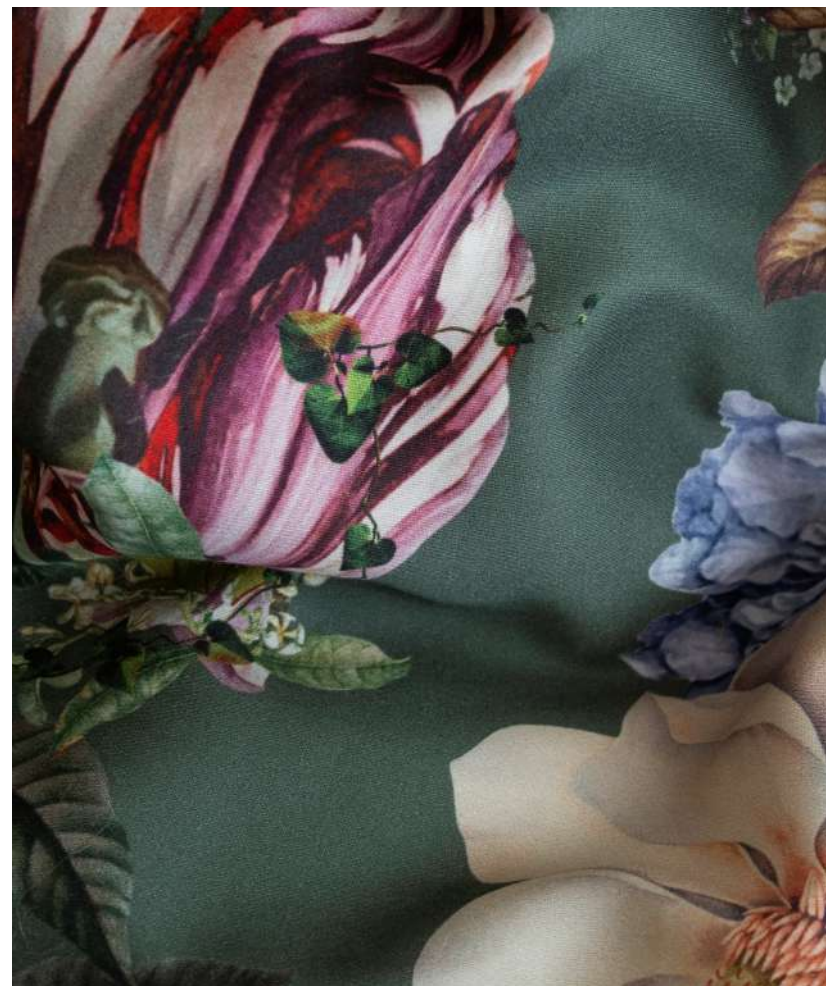

MAGIC GARDEN MOSS

SATEEN COLLECTION

100% COTTON SATEEN

300TC EASY CARE