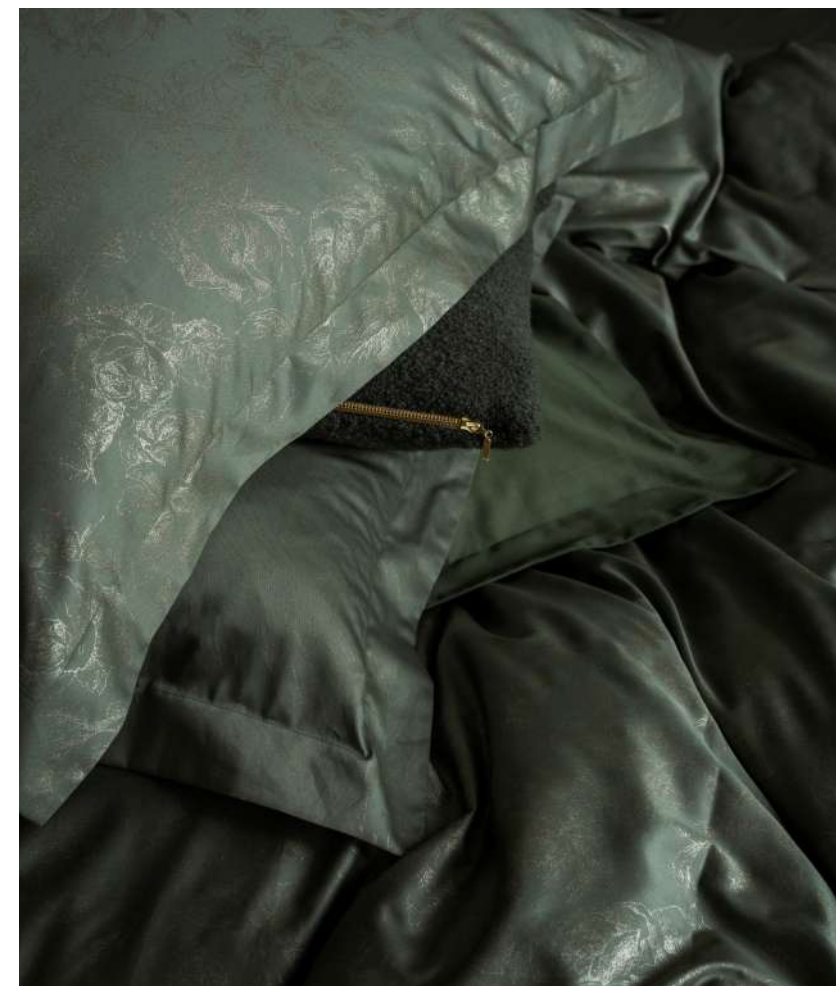

ROSE LINE WILD SAGE

SATEEN COLLECTION

100% COTTON SATEEN

300TC EASY CARE