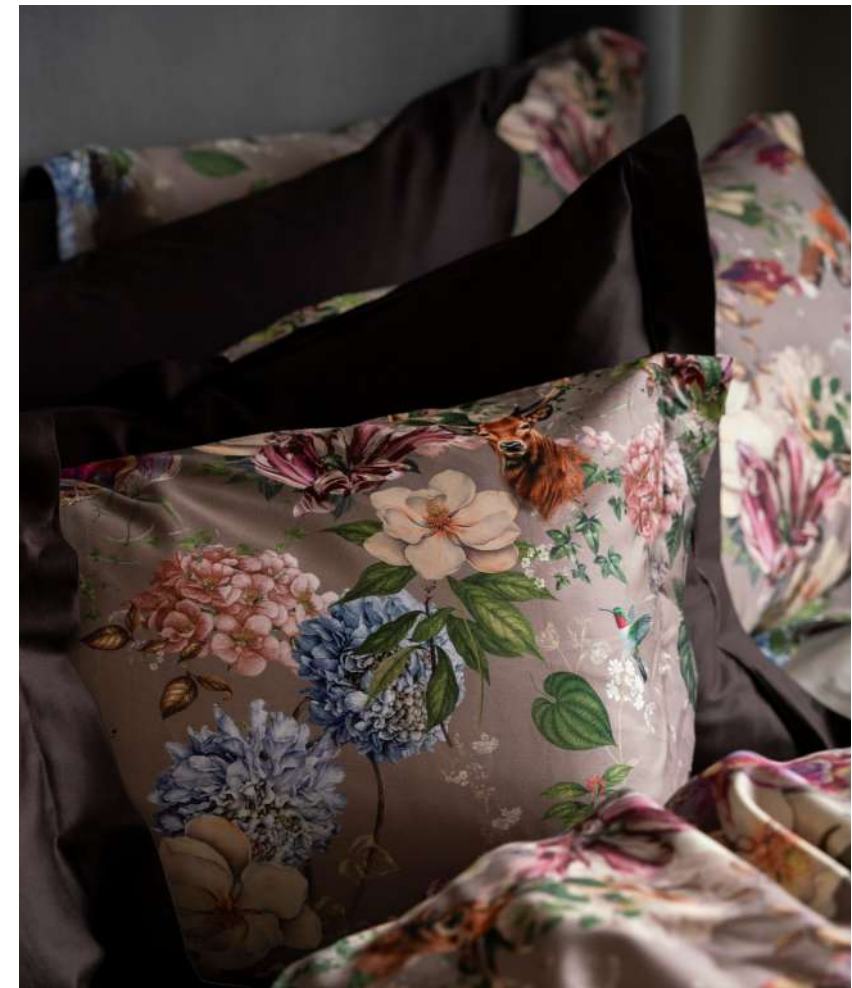

MAGIC GARDEN GREY CLIF

SATEEN COLLECTION

100% COTTON SATEEN

300TC EASY CARE