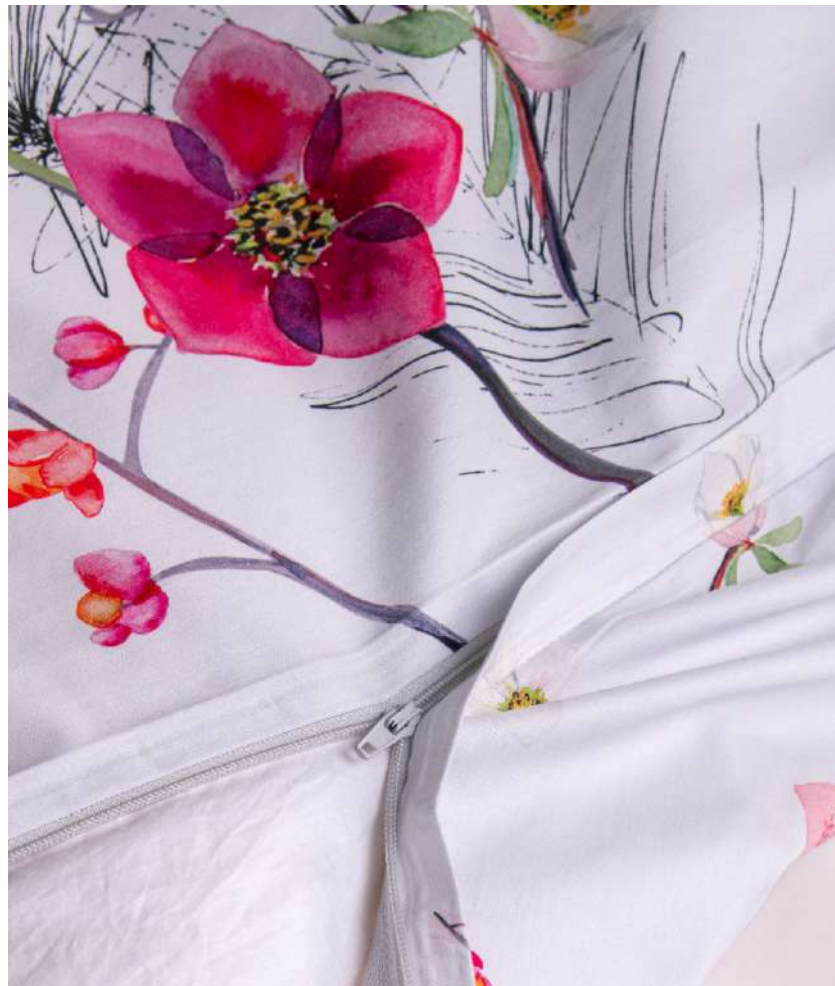

100% COTTON SATEEN

300TC EASY CARE

DF
HOME

50 x 70 + 5 cm.
140 x 200 cm.
200 x 220 cm.
240 x 220 cm

BLOSSOM ALU

SATEEN COLLECTION

100% COTTON SATEEN

300TC EASY CARE