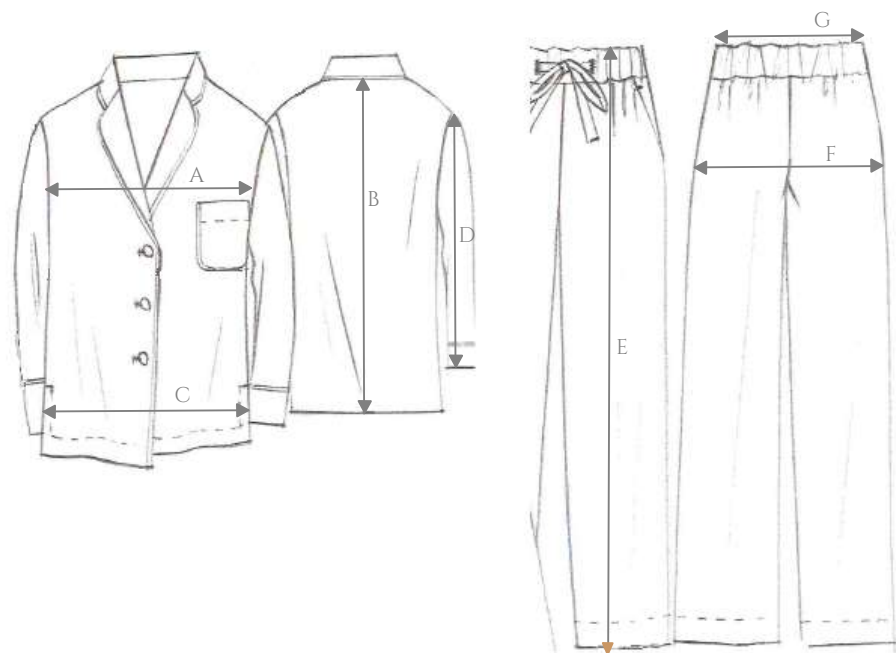

PAJAMAS

long

100% Combed Cotton SATEEN
300 TC easy care
Sizes: XS, S, M, L, XL