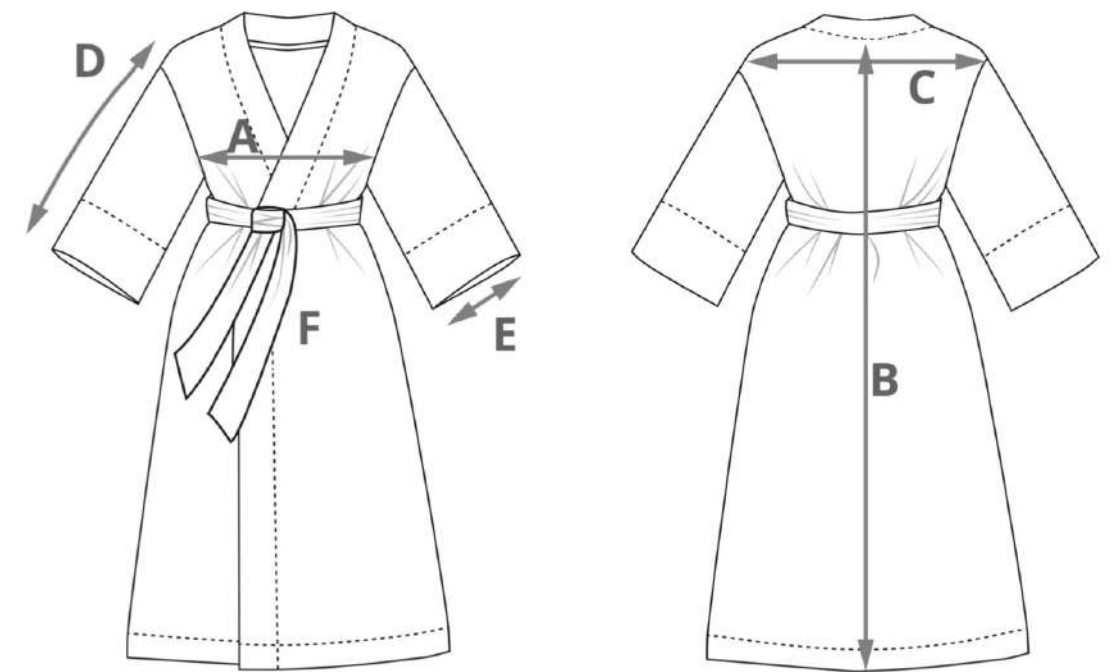

# KIMONO

bathrow

100% Combed Cotton SATEEN  
300 TC easy care  
Sizes: S/M L/XL

## bathrow

100% Combed Cotton SATEEN  
 300 TC easy care  
 Sizes: S/M L/XL

	A	B	C	D	E	F
SIZE	BREAST (CM)	LENGHT (CM)	SHOULDERS (CM)	SLEEVE LENGHT (CM)	SLEEVE WIDTH (CM)	BELT LENGHT (CM)
S/ M	71	107	64	61	25.5	202
L/ XL	78	111	74	64	27	202