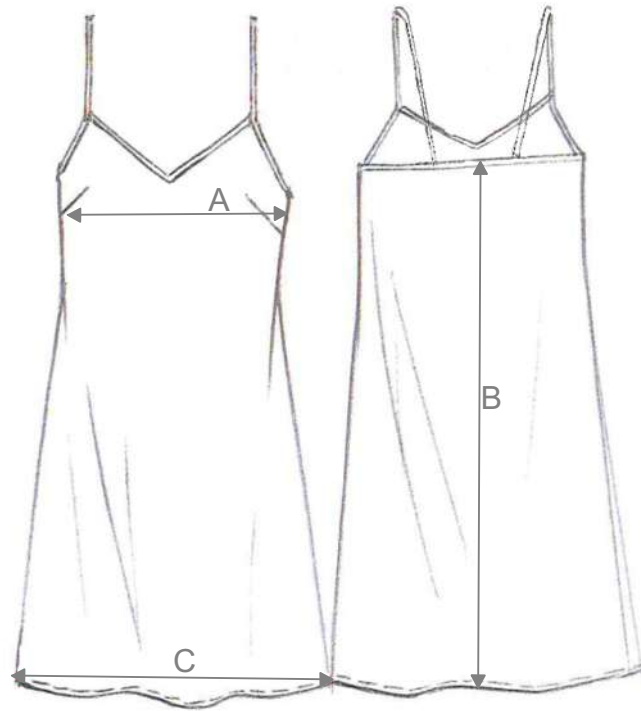

NIGHTDRESS

••• ———
100% Combed Cotton SATEEN
300 TC easy care
Sizes: S, M, L