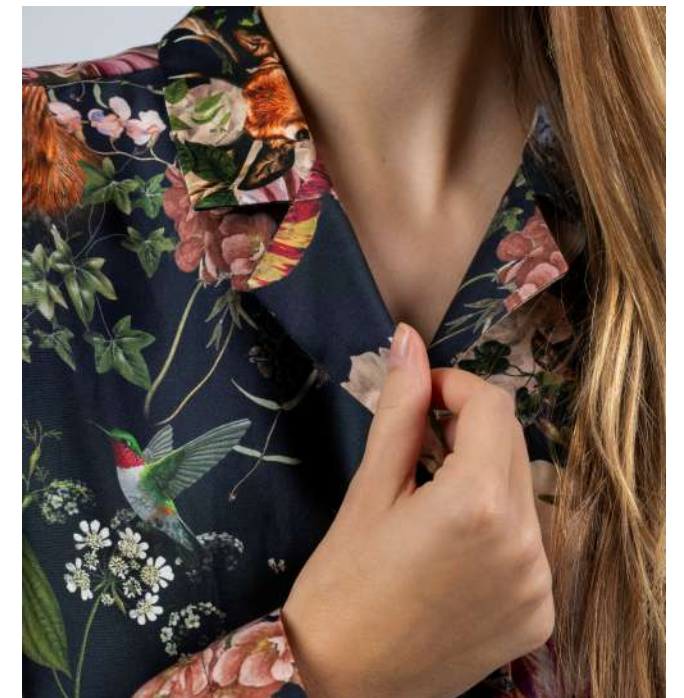

MAGIC GARDEN
dark blue