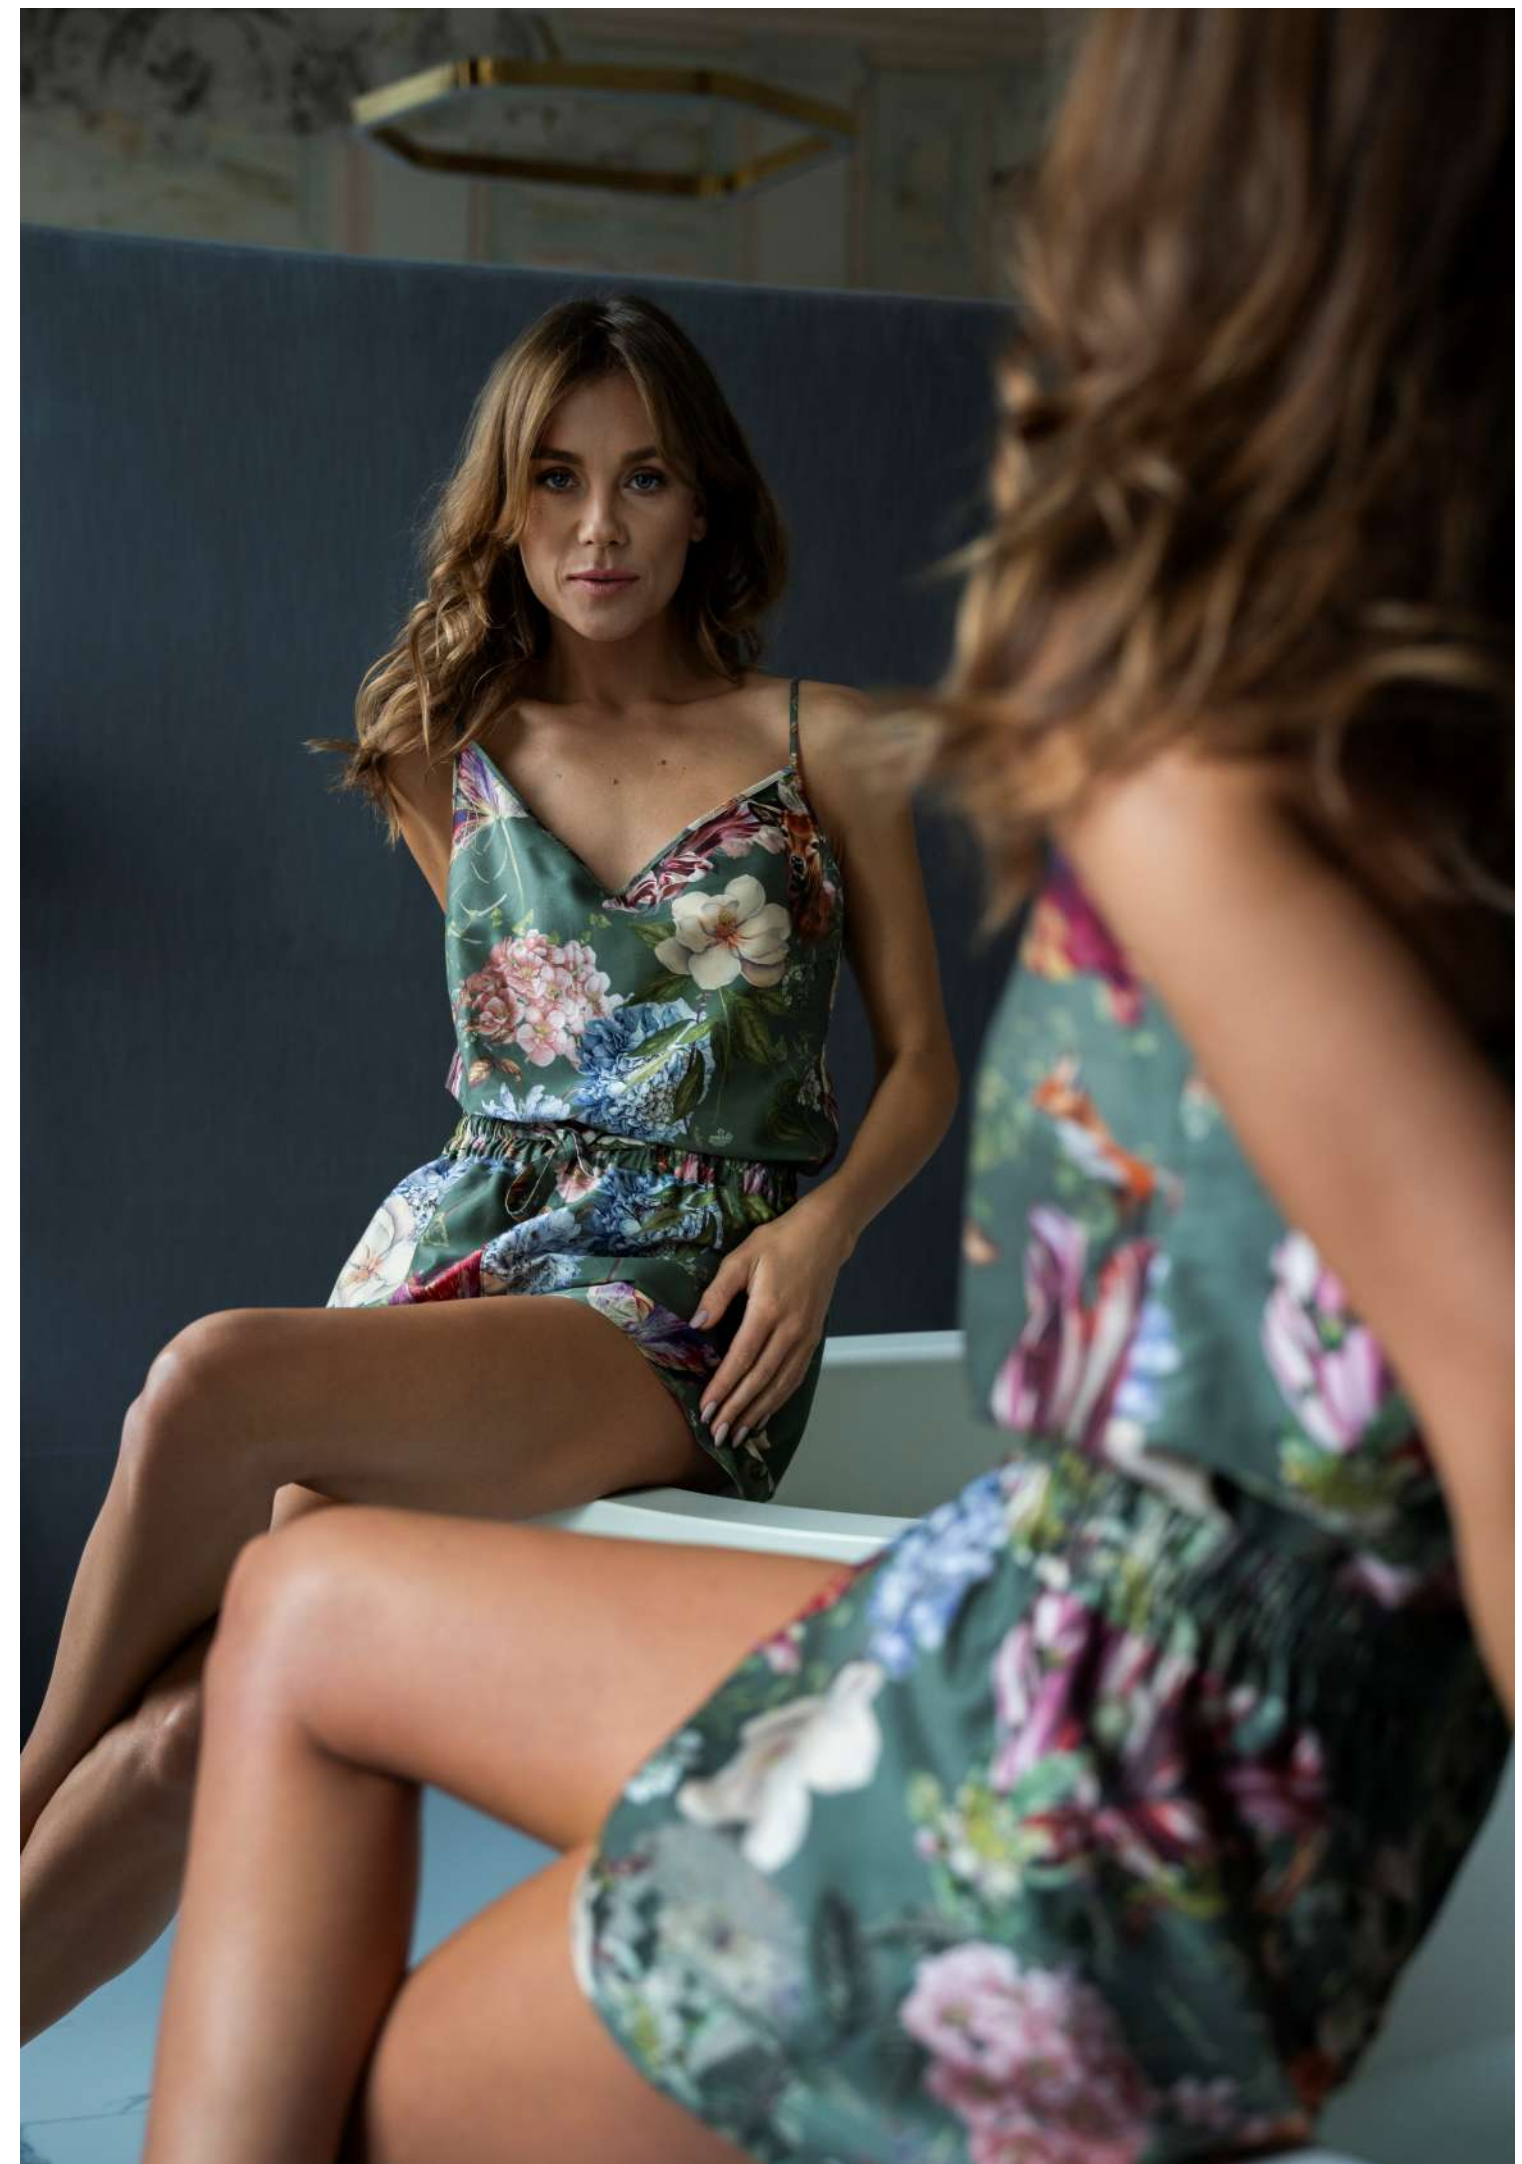

A	B	C	D	E
SIZE	BREAST (CM)	LENGHT (CM)	BOTTOM (CM)	PANTS LENGHT	WAIST (CM)
S	45	43	52	33	36
M	47	44	55	34	40
L	49	46	56	36	43