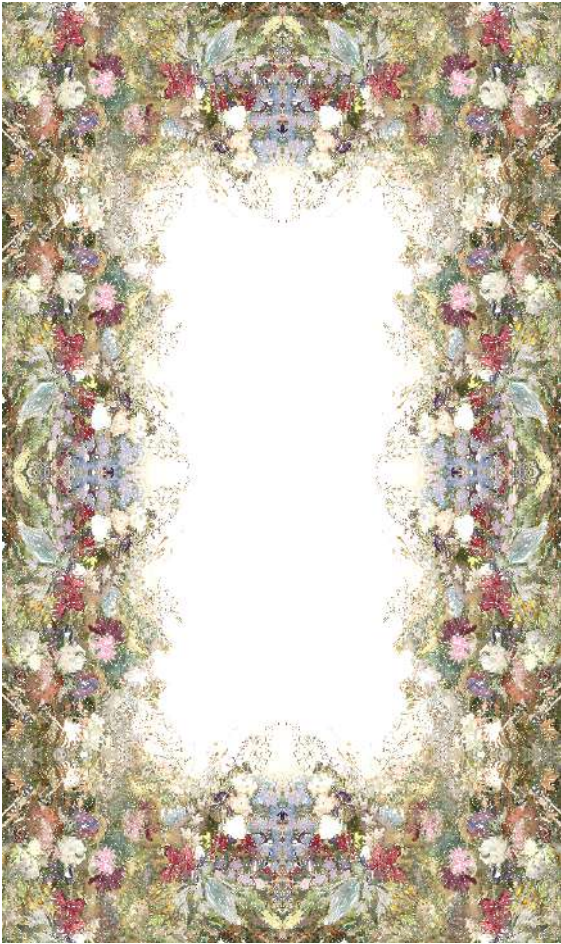

DecoFlux

HOME

100% LINEN print
art collection

MEADOW