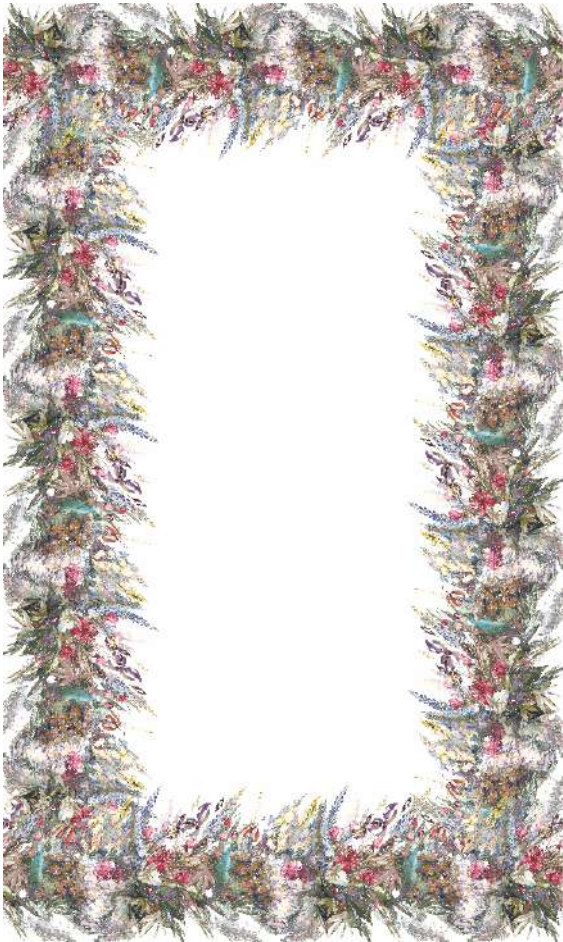

DecoFlux

HOME

100% LINEN print
art collection

IRISES