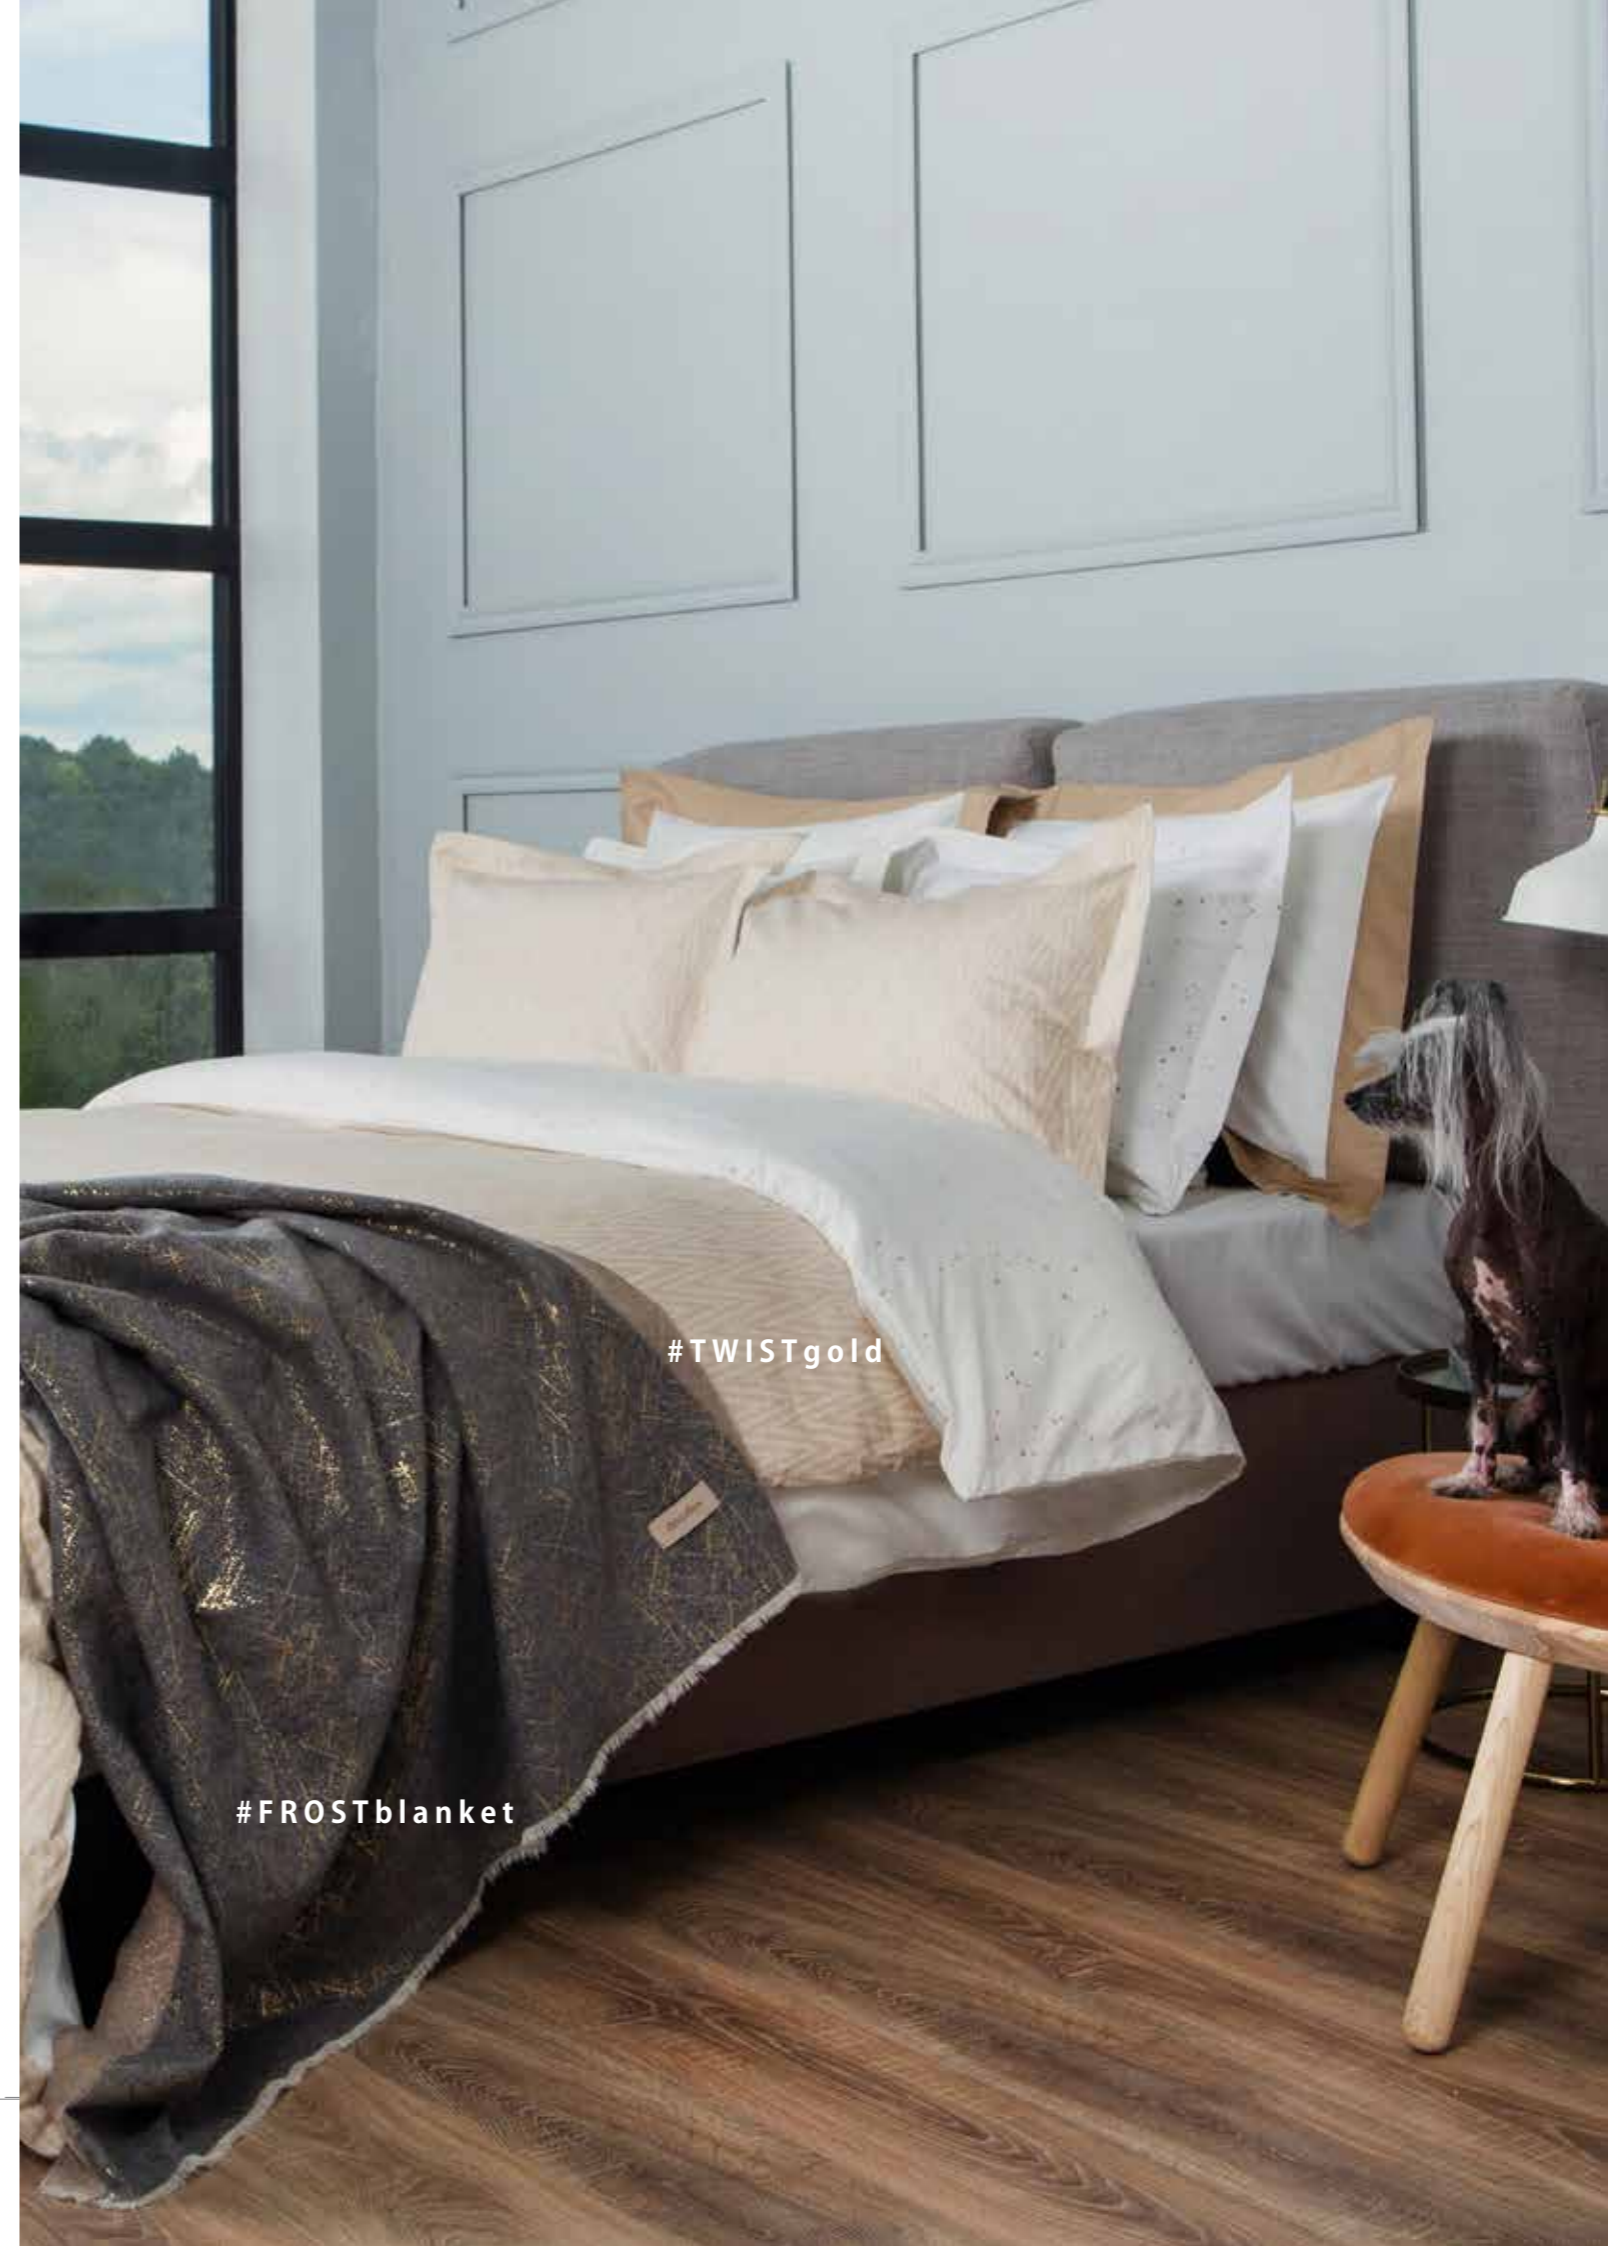

TWIST GOLD

SATEEN COLLECTION

100% COTTON SATEEN

300TC easy care

#TWISTgold

#FROSTblanket