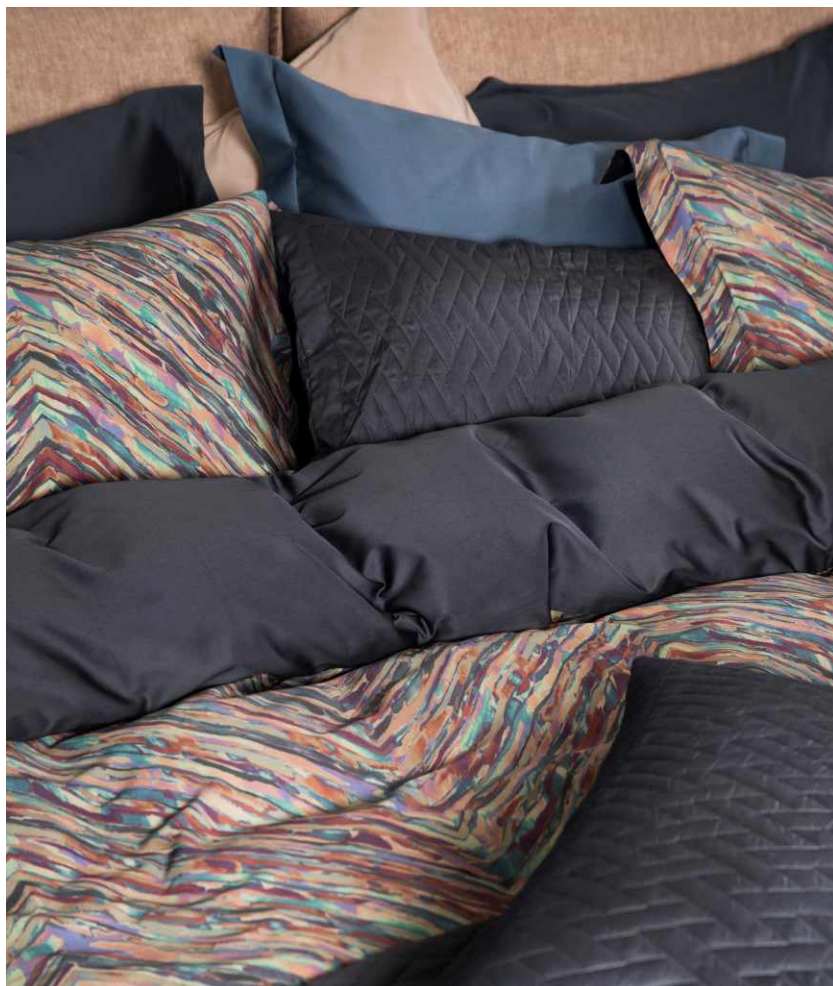

DF
HOME

50 x 70 + 5 cm.
140 x 200 cm.
200 x 220 cm.
240 x 220 cm

FLUXUS

SATEEN COLLECTION

100% COTTON SATEEN

300TC EASY CARE

ALMOND

HONEY