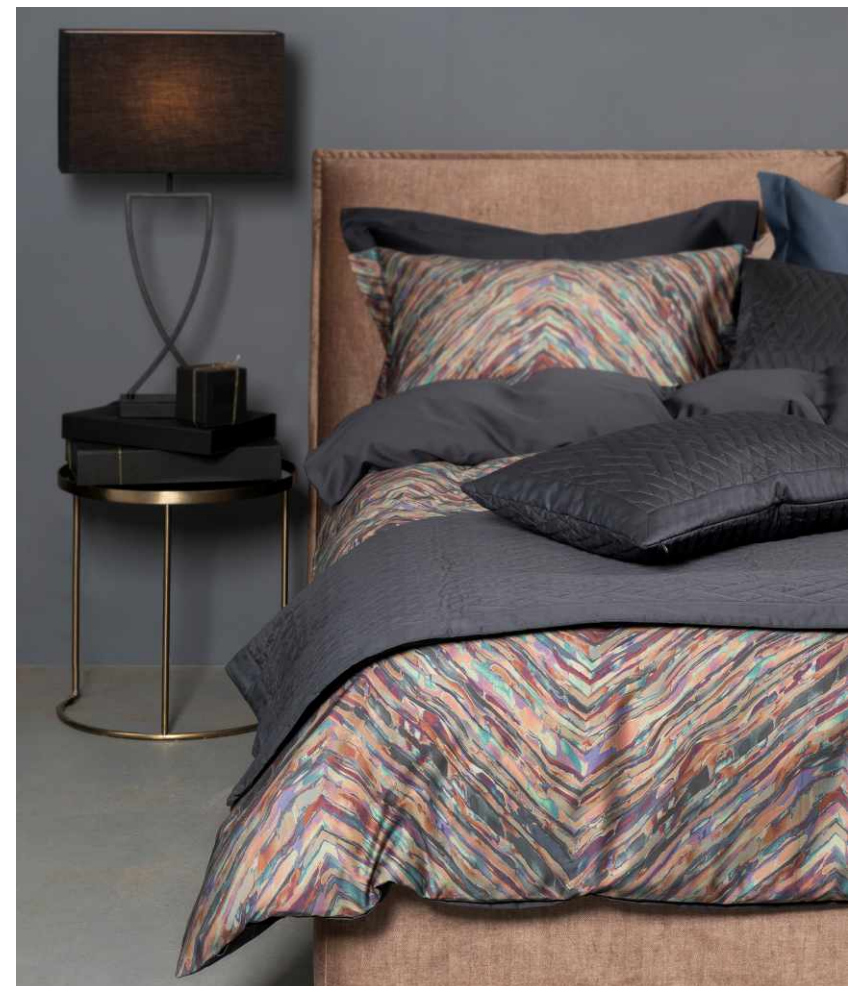

DF
HOME

50 x 70 + 5 cm.
140 x 200 cm.
200 x 220 cm.
240 x 220 cm

FLUXUS

SATEEN COLLECTION

100% COTTON SATEEN

300TC EASY CARE

ALMOND

HONEY