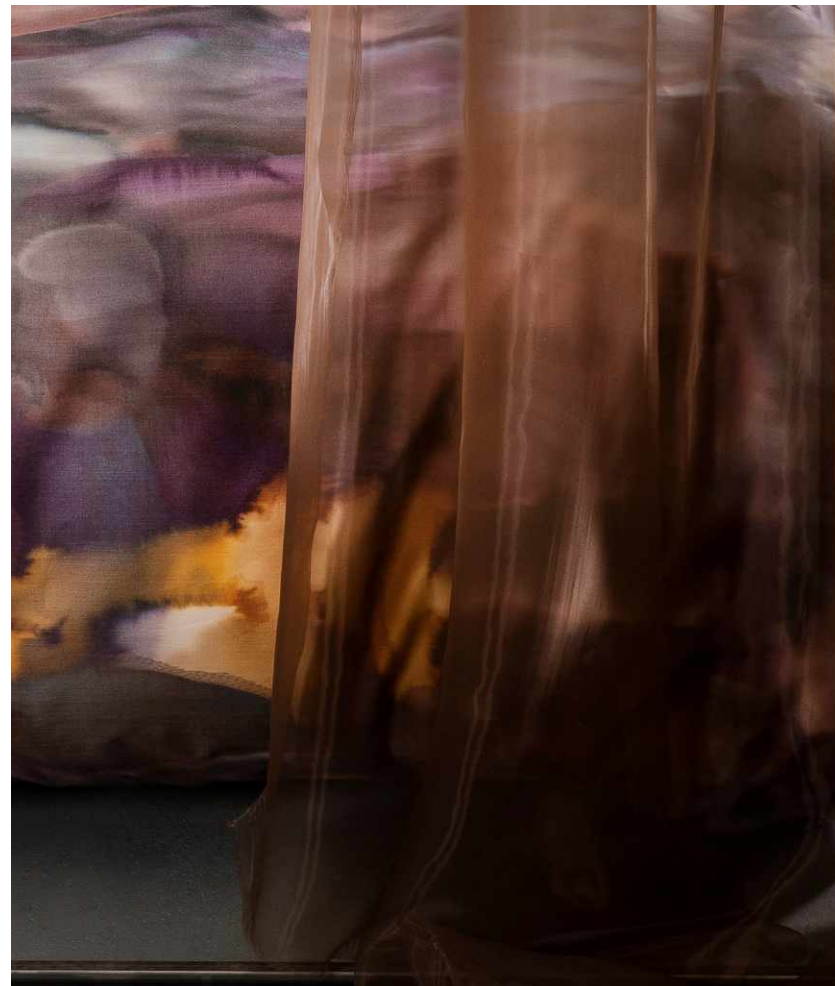

FLUXUS

SATEEN COLLECTION

100% COTTON SATEEN

300TC EASY CARE

ALMOND

HONEY

GRAY CLIF

CINNAMON

FIGUE JAM