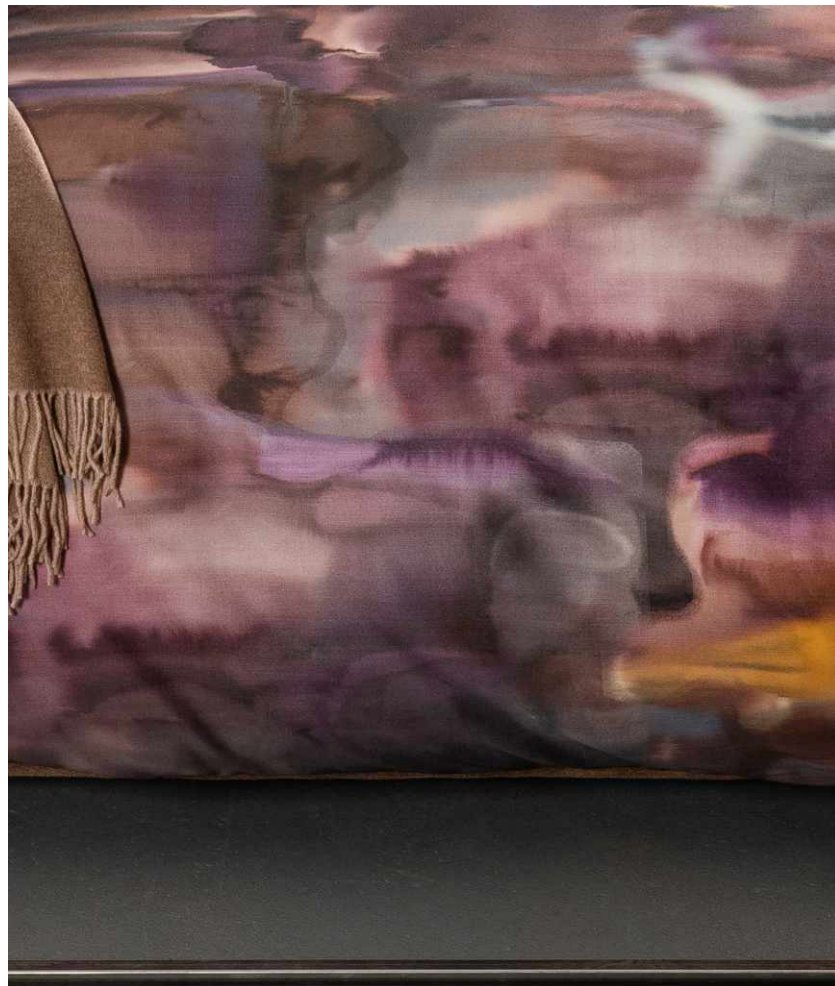

FLUXUS

SATEEN COLLECTION

100% COTTON SATEEN

300TC EASY CARE

ALMOND

HONEY

GRAY CLIF

CINNAMON

FIGUE JAM