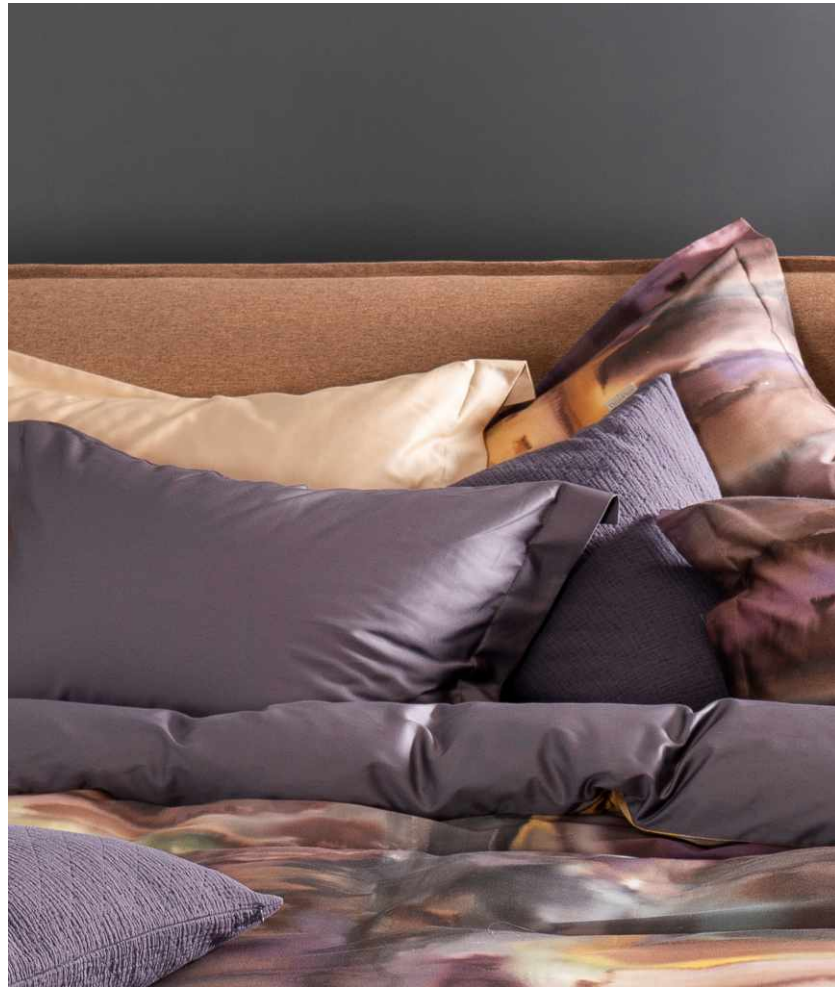

DF
HOME

50 x 70 + 5 cm.
140 x 200 cm.
200 x 220 cm.
240 x 220 cm

FLUXUS

SATEEN COLLECTION

100% COTTON SATEEN

300TC EASY CARE

ALMOND

HONEY