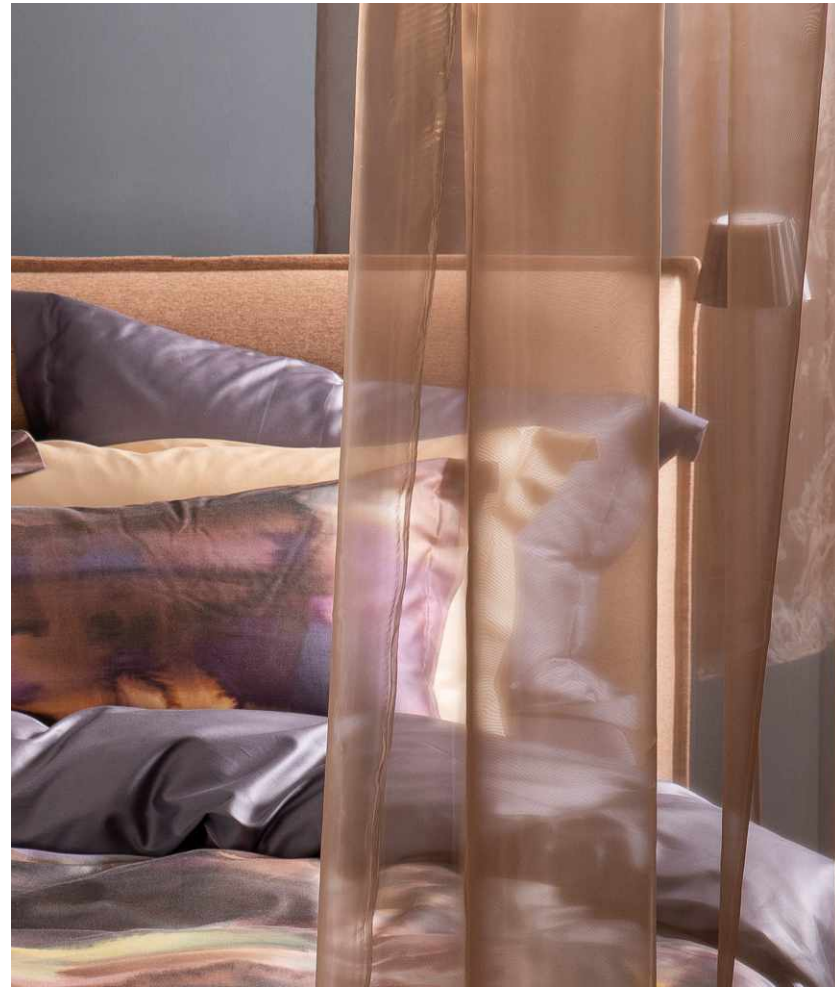

DF
HOME

50 x 70 + 5 cm.
140 x 200 cm.
200 x 220 cm.
240 x 220 cm

FLUXUS

SATEEN COLLECTION

100% COTTON SATEEN

300TC EASY CARE

ALMOND

HONEY