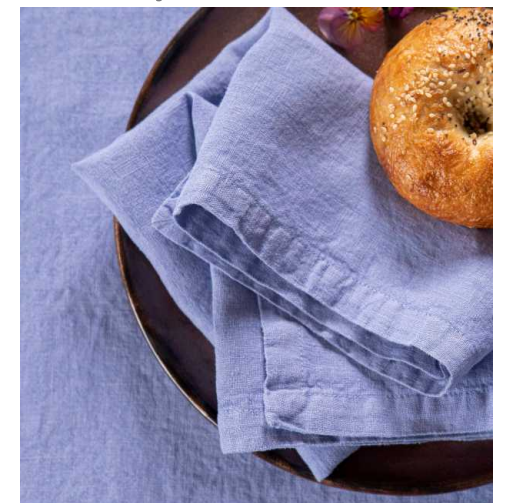

SOLID

NAPKINS LINEN

100 % Linen

Menthol 40 x 40 cm.

Latte 40 x 40 cm.

Rose Quartz 40 x 40 cm.

Very Peri 40 x 40 cm.

DecoFlux
HOME