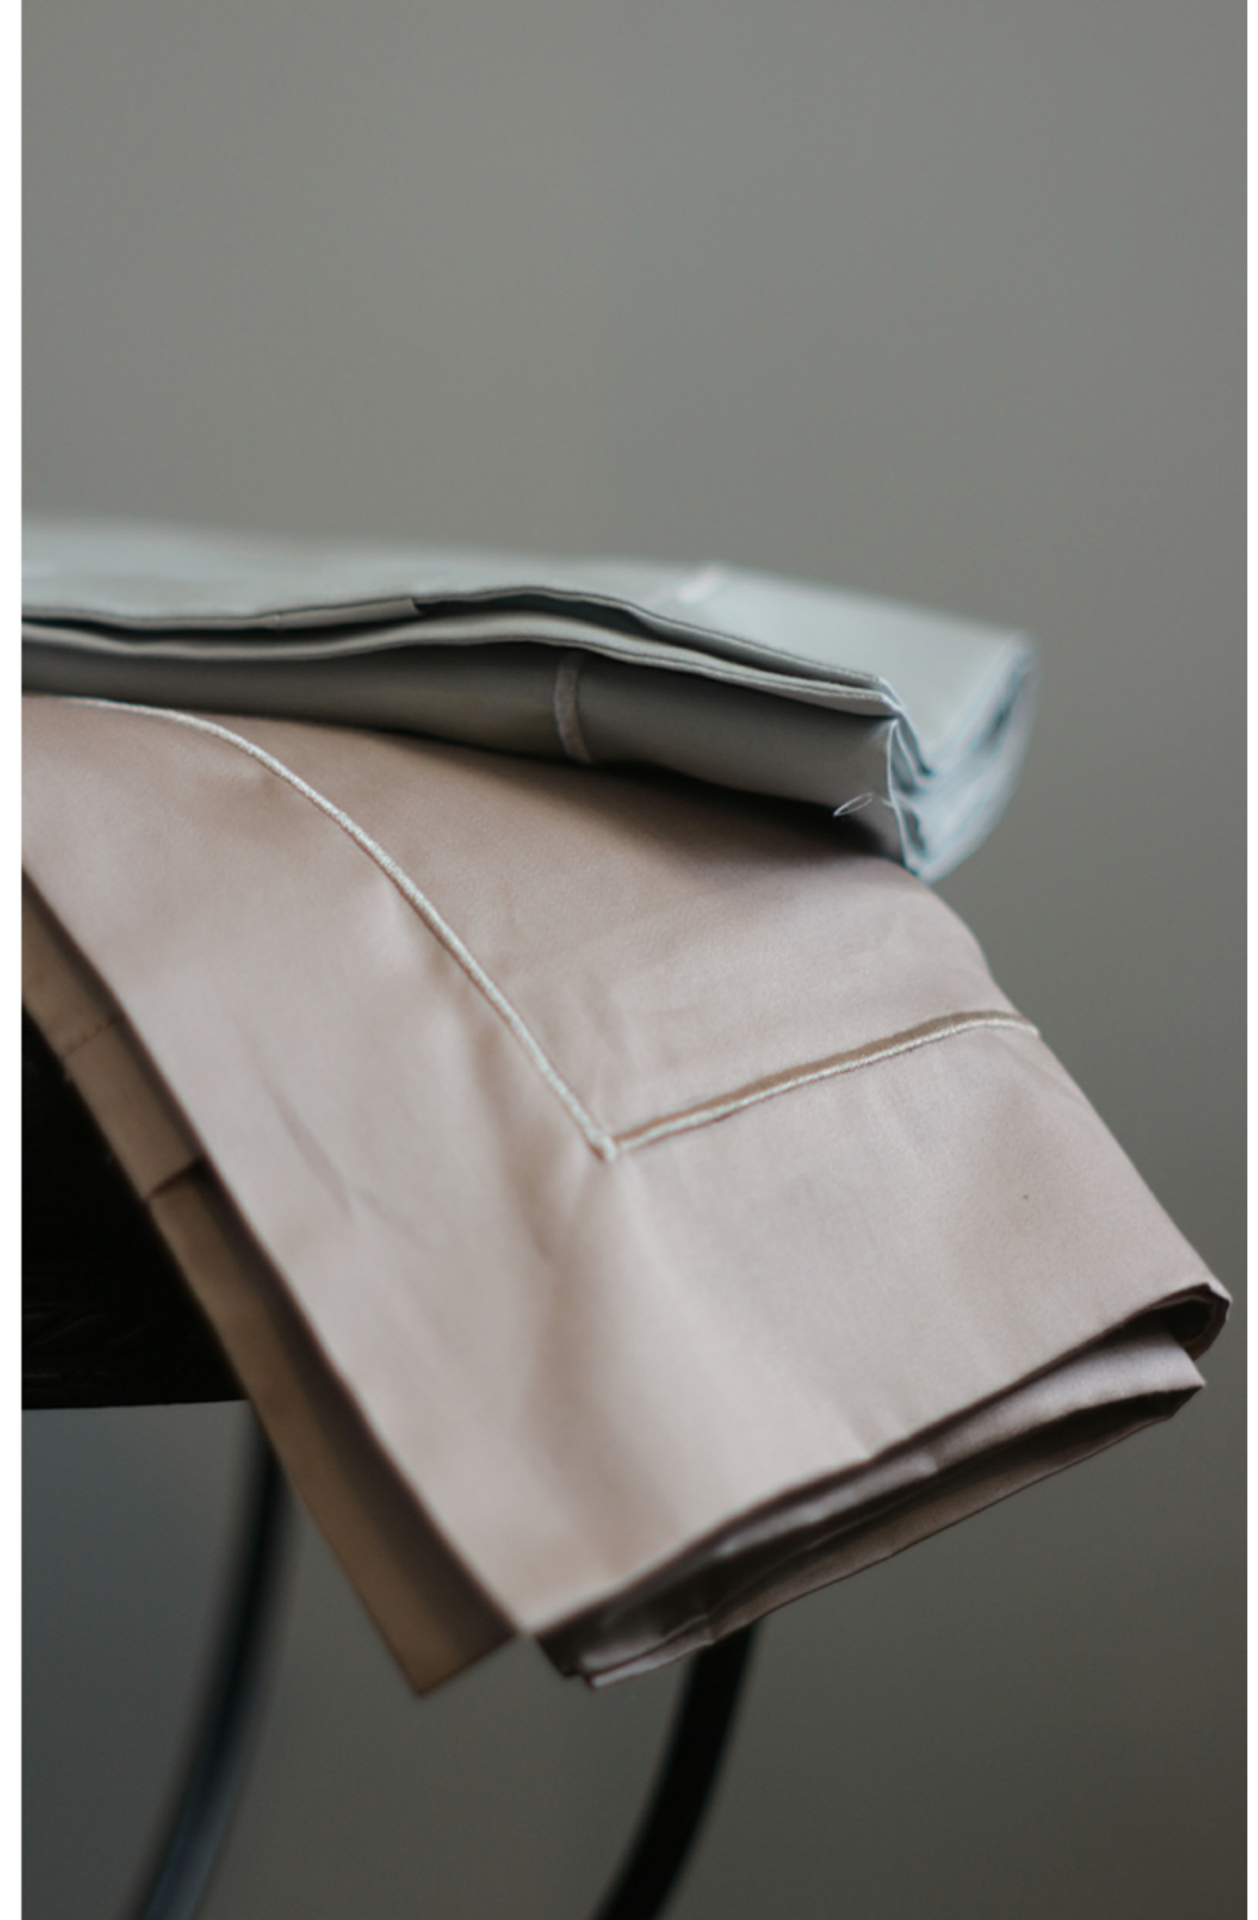

Sateen SOLID with sateen stiching