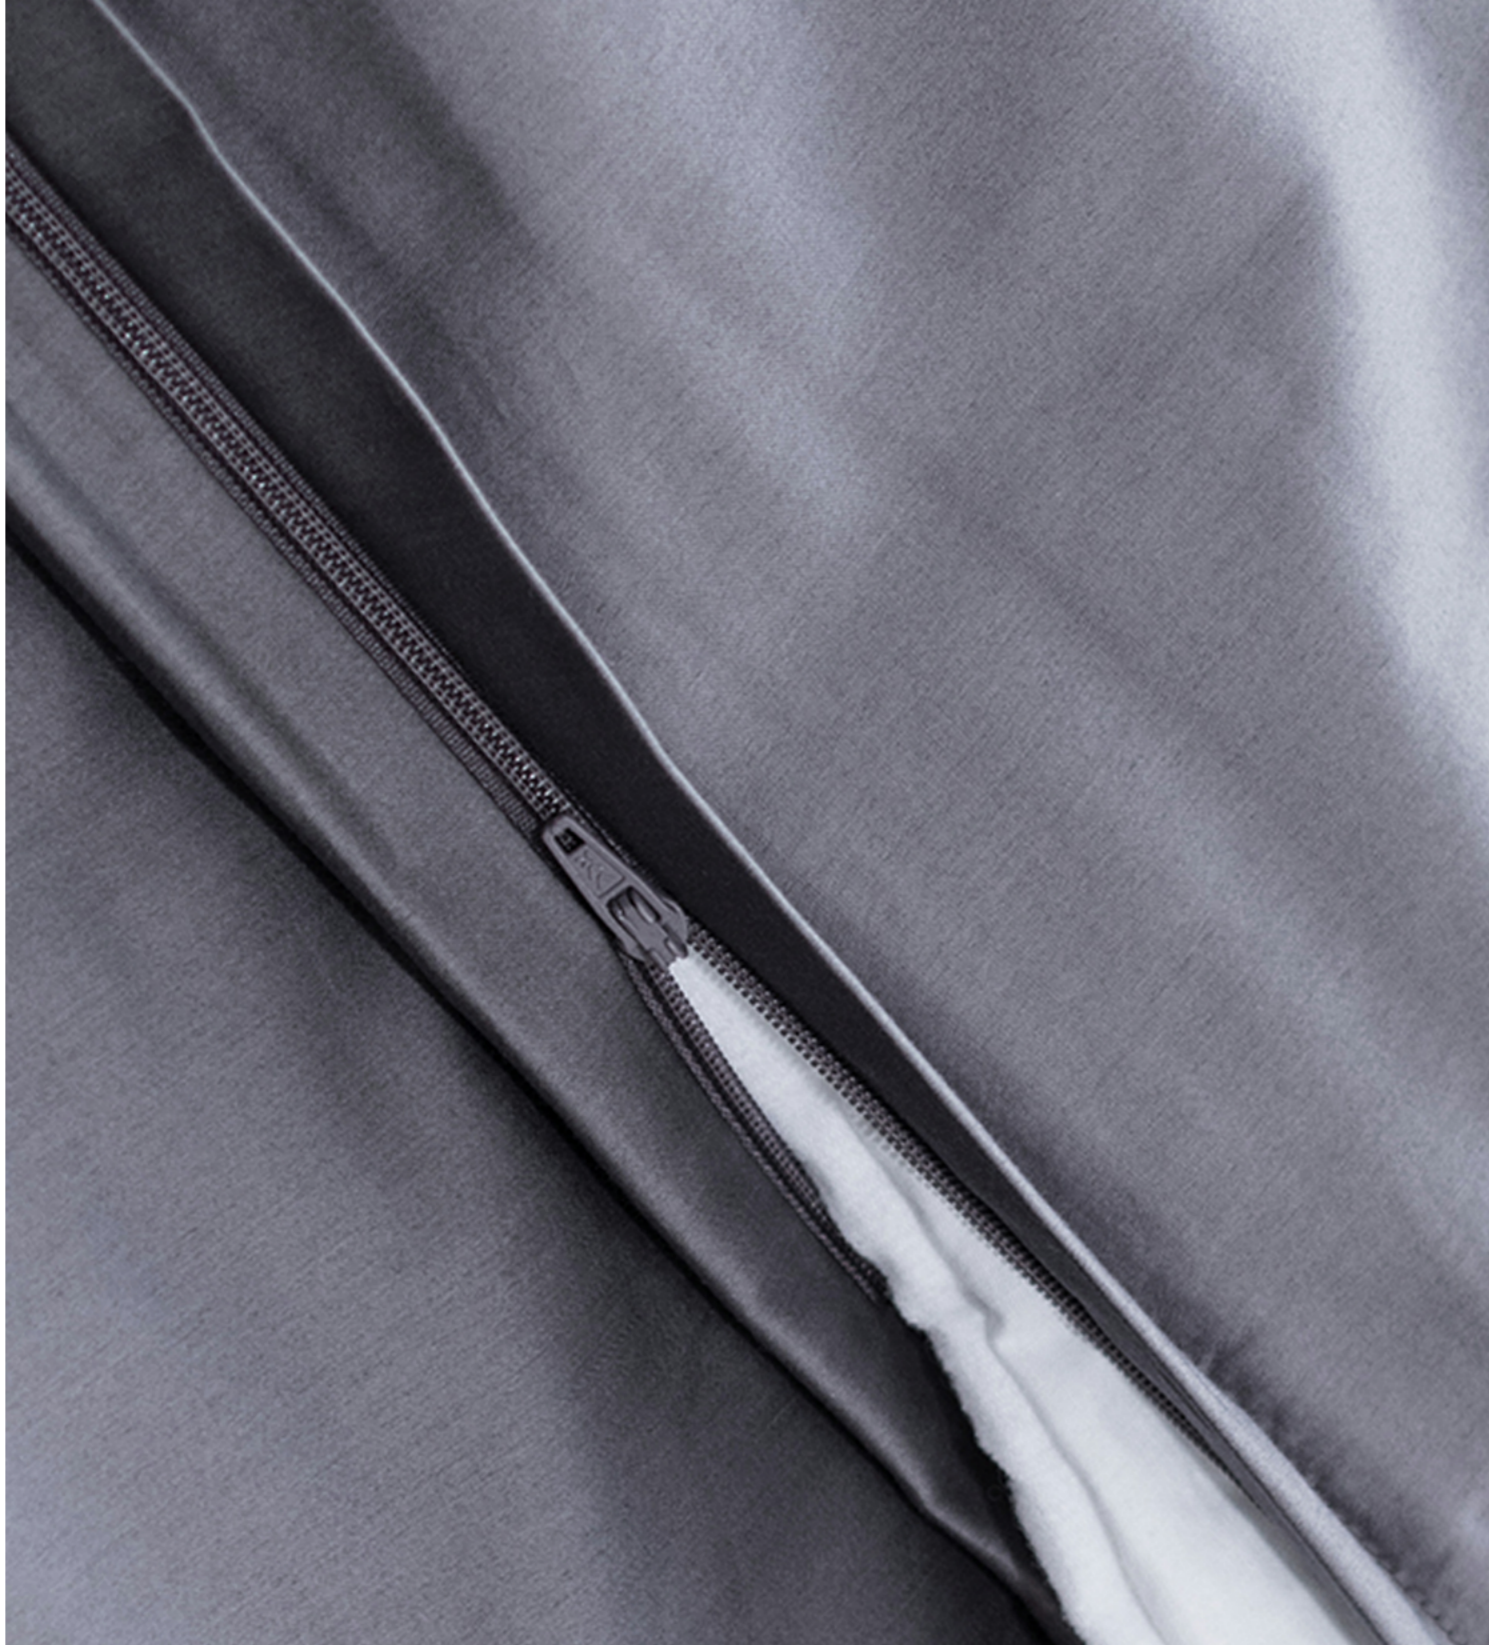

DF
HOME

SOLID COLLECTION

ABOUT

Solid color bedding is chosen by those who love simplicity. We have prepared a collection of single-color bedding covers for those who want to stay calm and create accents in the bedroom with other “instruments”. Enjoy our 100% Egyptian long-fiber combed cotton sateen bedding. The “easy care” standard has been applied in the fabric production process. The fabric is easy to iron, wrinkle resistant and does not fade for a long time. The color palette is full of shades from which you are sure to find the right one for you.

SHEETS

FITTED SHEETS

-with a band

FLAT SHEETS

-1X1 cm corner

A soft satin sheet will bring a feeling of peace to the bedroom.
#solidcollection #grey

Hidden zipper closure, convenient to
get the duvet in and out of the cover
#solidcollection #blacksand #silverchalk