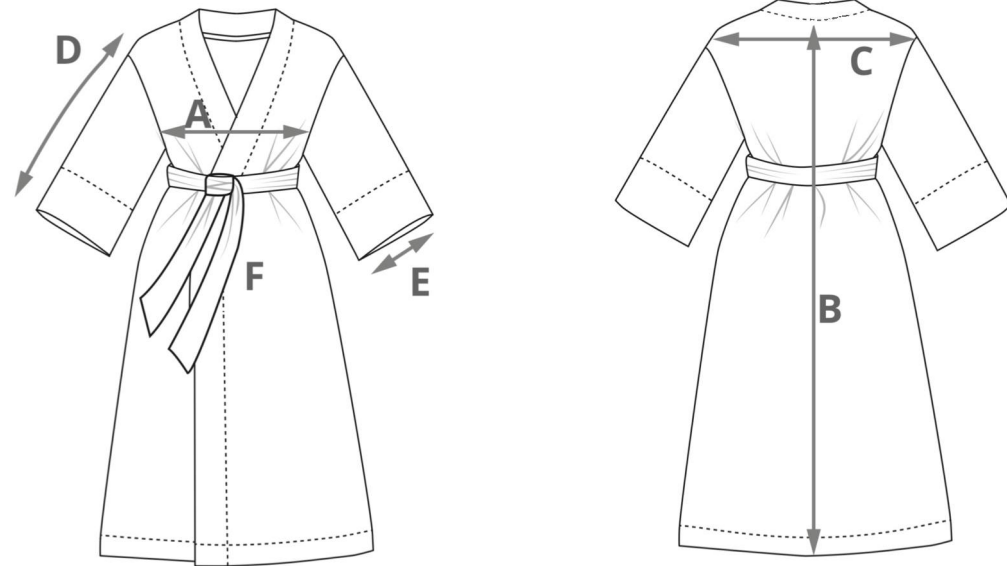

COLORS

#SUNSETDUNES

CLASSIC SATEEN BATHROBES

100% COTTON
SIZES: S / M / L / XL

KIMONO SATEEN BATHROBES

100% COTTON

SIZES: S / M / L / XL

	A	B	C	D	E	F
SIZE	BREAST (CM)	LENGHT (CM)	SHOULDERS (CM)	SLEEVE LENGHT (CM)	SLEEVE WIDTH (CM)	BELT LENGTH (CM)
S	48	125	36	55	16.5	150
M	53	128	40	57	17.5	150
L	59	134	44	60	18.5	150
XL	66	137	48	61.5	19.5	150