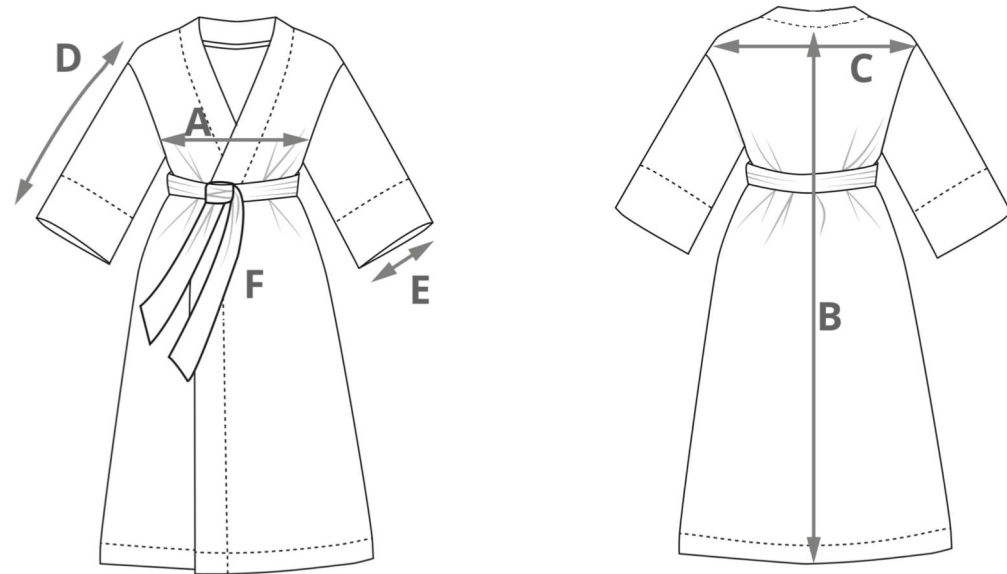

#CHESSIQ silver blue

#CHESSIQ cinnamon

KIMONO SATEEN BATHROBES

100% COTTON
SIZES: S/M L/XL

	A	B	C	D	E	F
SIZE	BREAST (CM)	LENGHT (CM)	SHOULDERS (CM)	SLEEVE LENGHT (CM)	SLEEVE WIDTH (CM)	BELT LENGHT (CM)
S/ M	71	107	64	61	25.5	202
L/ XL	78	111	74	64	27	202