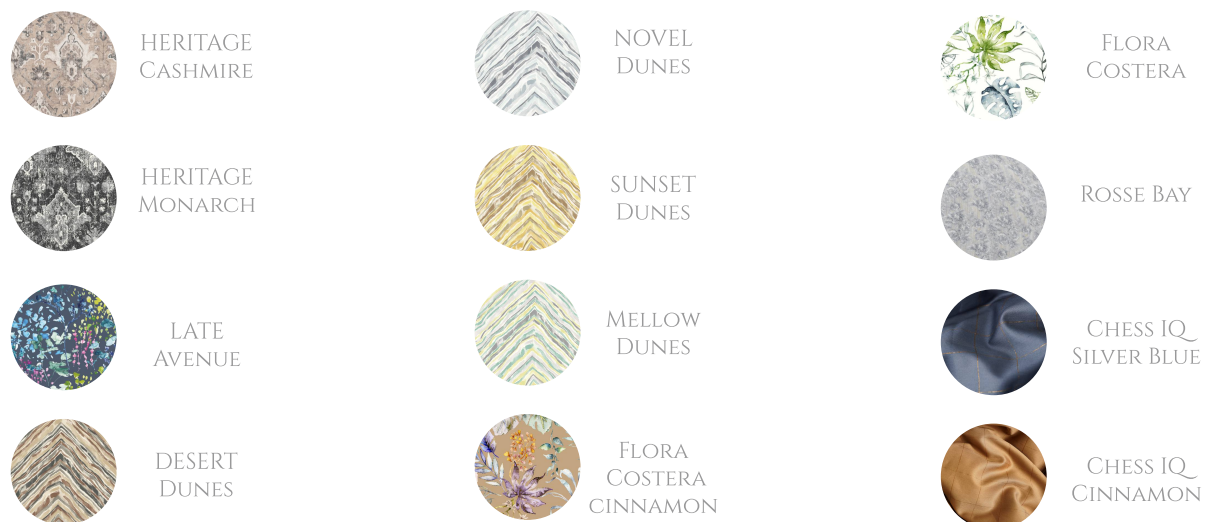

#CHESSIQ silver blue

#CHESSIQ cinnamon

KIMONO SATEEN BATHROBES

100% COTTON
SIZES: S/M L/XL

	A	B	C	D	E	F
SIZE	BREAST (CM)	LENGHT (CM)	SHOULDERS (CM)	SLEEVE LENGHT (CM)	SLEEVE WIDTH (CM)	BELT LENGHT (CM)
S/ M	71	107	64	61	25.5	202
L/ XL	78	111	74	64	27	202

COLORS

#SUNSETDUNES

CLASSIC SATEEN BATHROBES

100% COTTON
SIZES: S / M / L / XL

KIMONO SATEEN BATHROBES

100% COTTON

SIZES: S / M / L / XL

	A	B	C	D	E	F
SIZE	BREAST (CM)	LENGHT (CM)	SHOULDERS (CM)	SLEEVE LENGHT (CM)	SLEEVE WIDTH (CM)	BELT LENGTH (CM)
S	48	125	36	55	16.5	150
M	53	128	40	57	17.5	150
L	59	134	44	60	18.5	150
XL	66	137	48	61.5	19.5	150