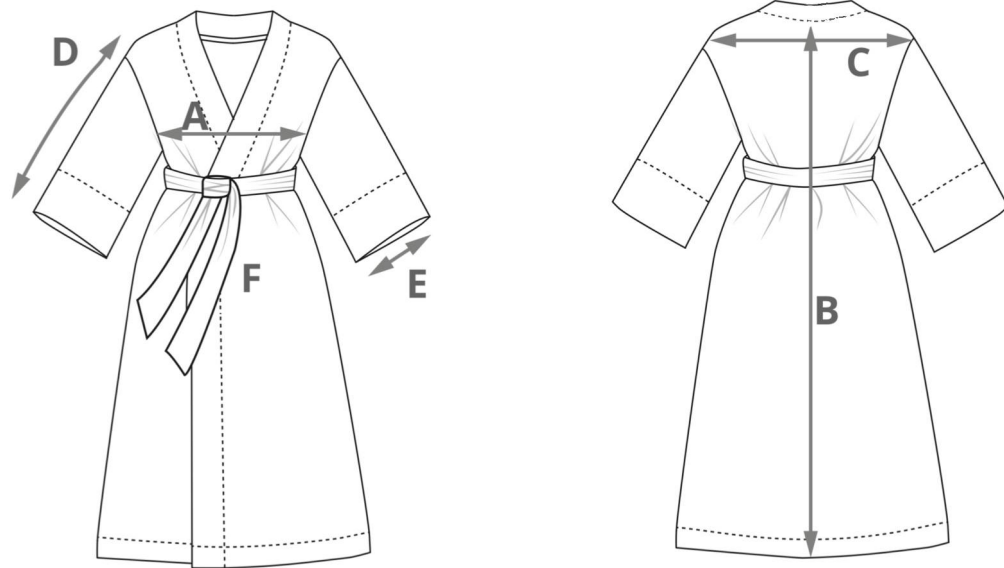

BATHROBE
ORION

#NORTHSEAorion

ORION BATHROBES

100% Cotton Matelasse

Sizes: S / M / L / XL

	A	B	C	D	E	F
SIZE	BREAST (CM)	LENGHT (CM)	SHOULDERS (CM)	SLEEVE LENGHT (CM)	SLEEVE WIDTH (CM)	BELT LENGHT (CM)
S	54	107	50	43	20	150
M	58	110	54	43	20	150
L	63	115	58	43	20	150
XL	67	122	62	43	20	150