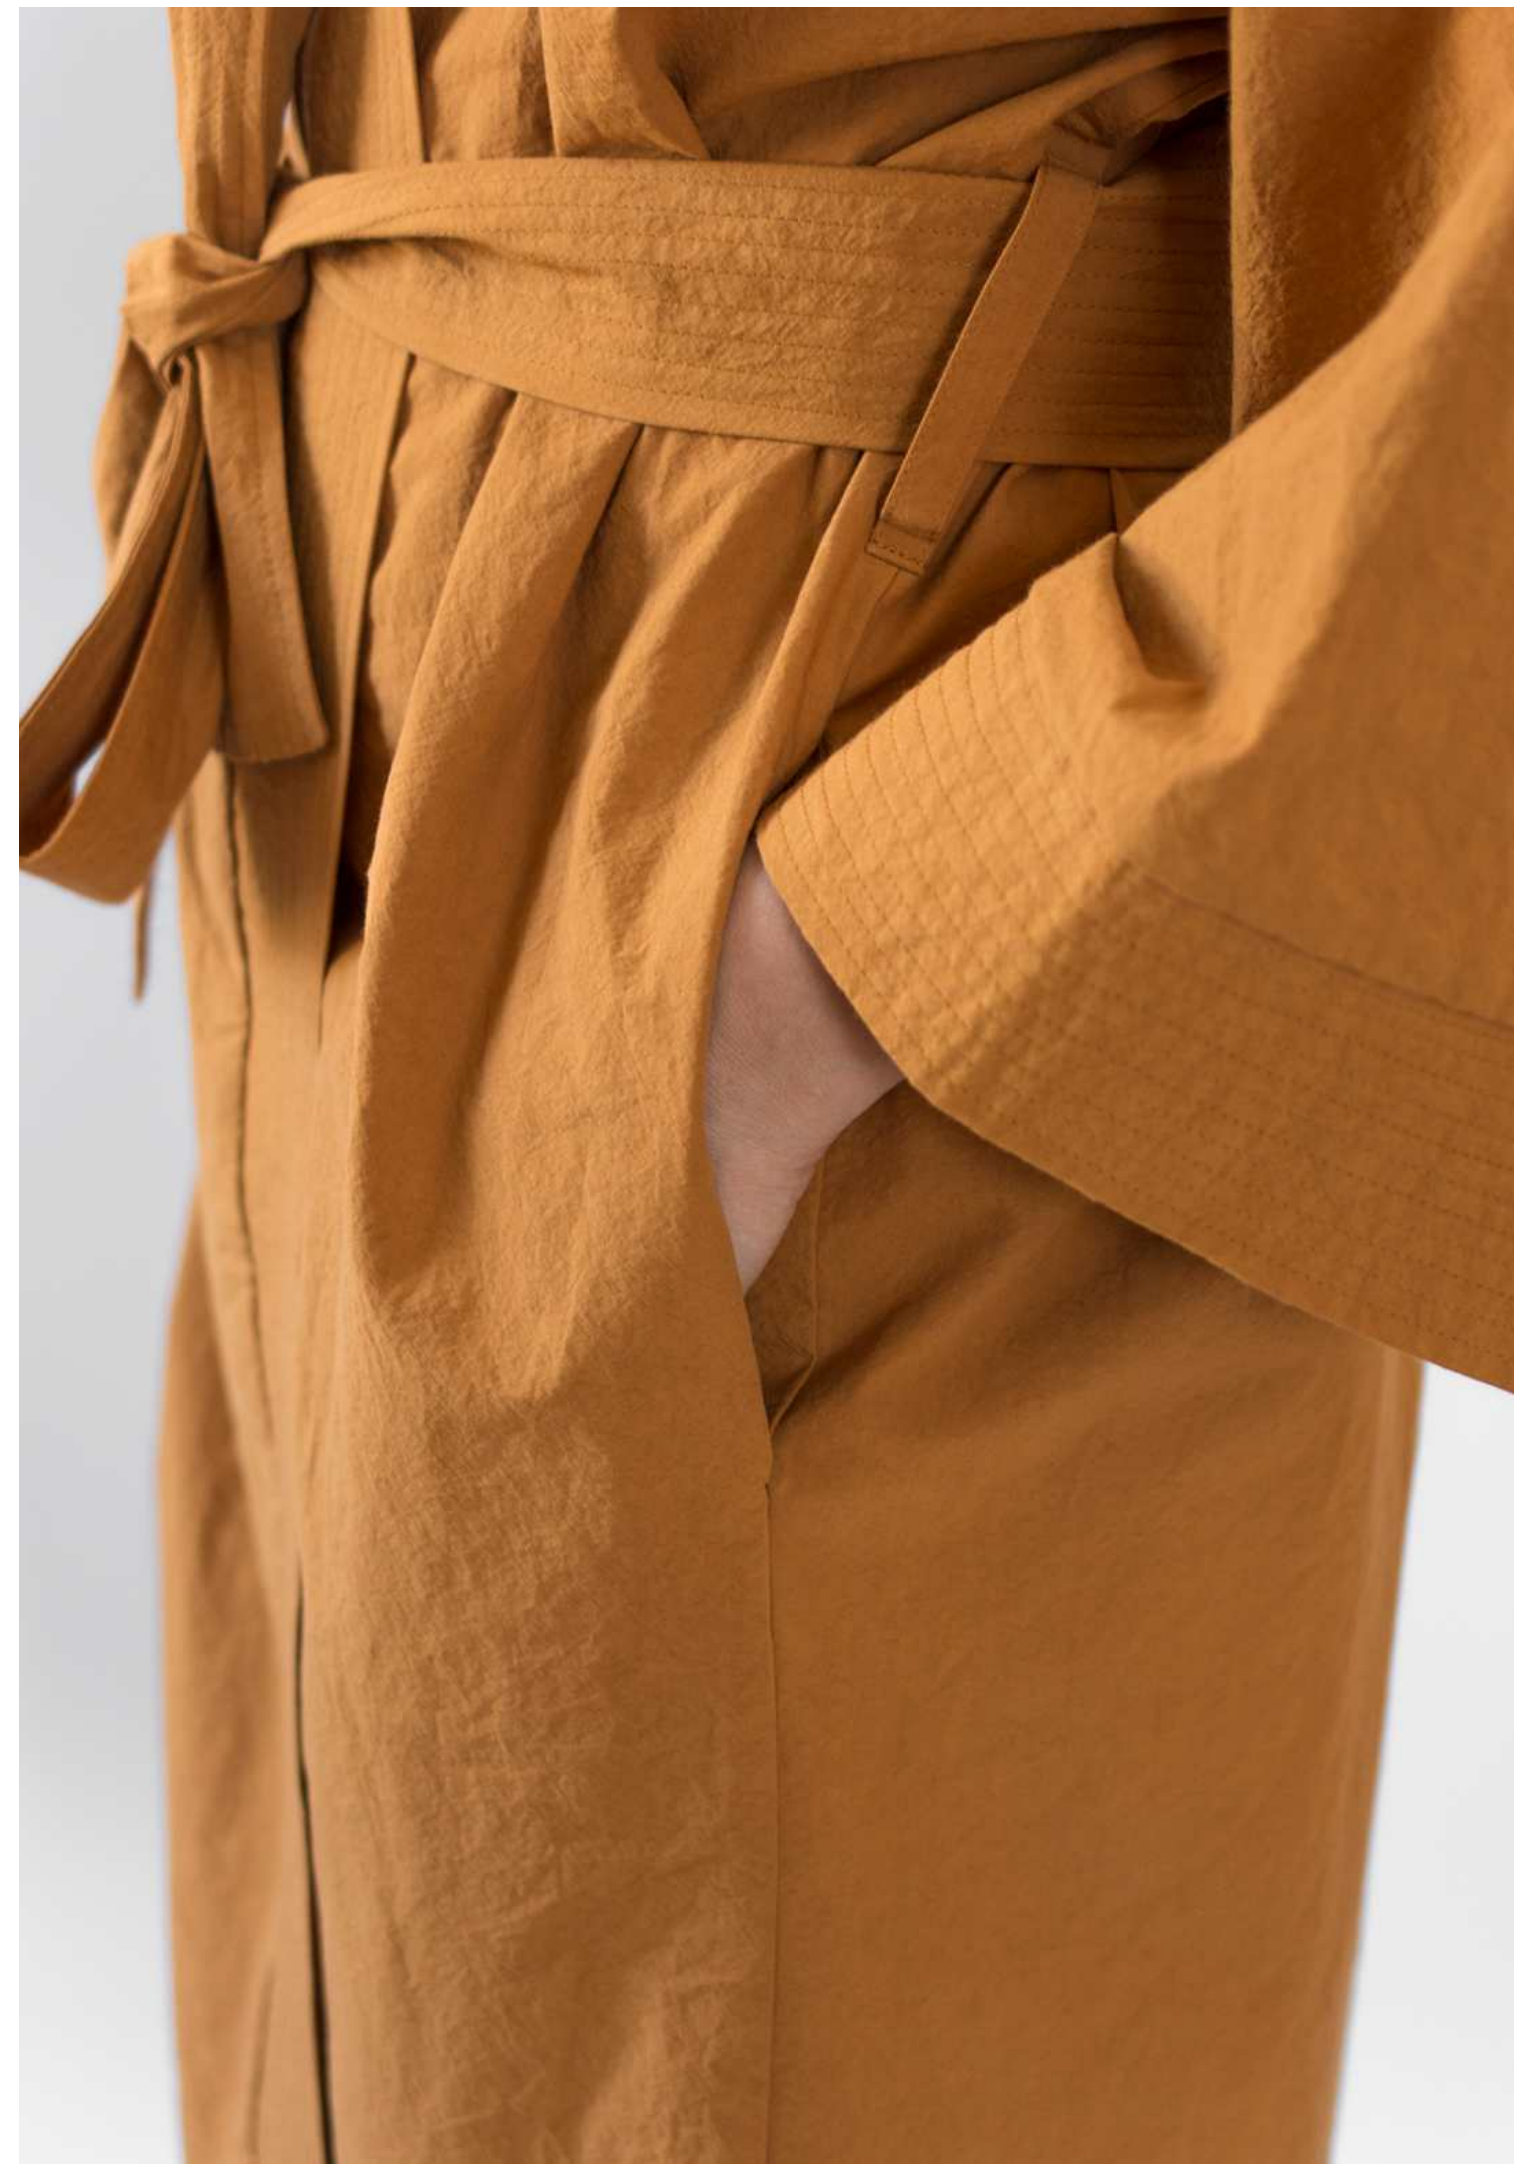

VERY
PERI

YELLOW
LIGHT

SLATE

MENTHOL

CINNAMON
LIGHT

MOSS
LIGHT

PAJAMAS MINI

100% Combed Cotton SATEEN
easy care
Sizes: S, M, L