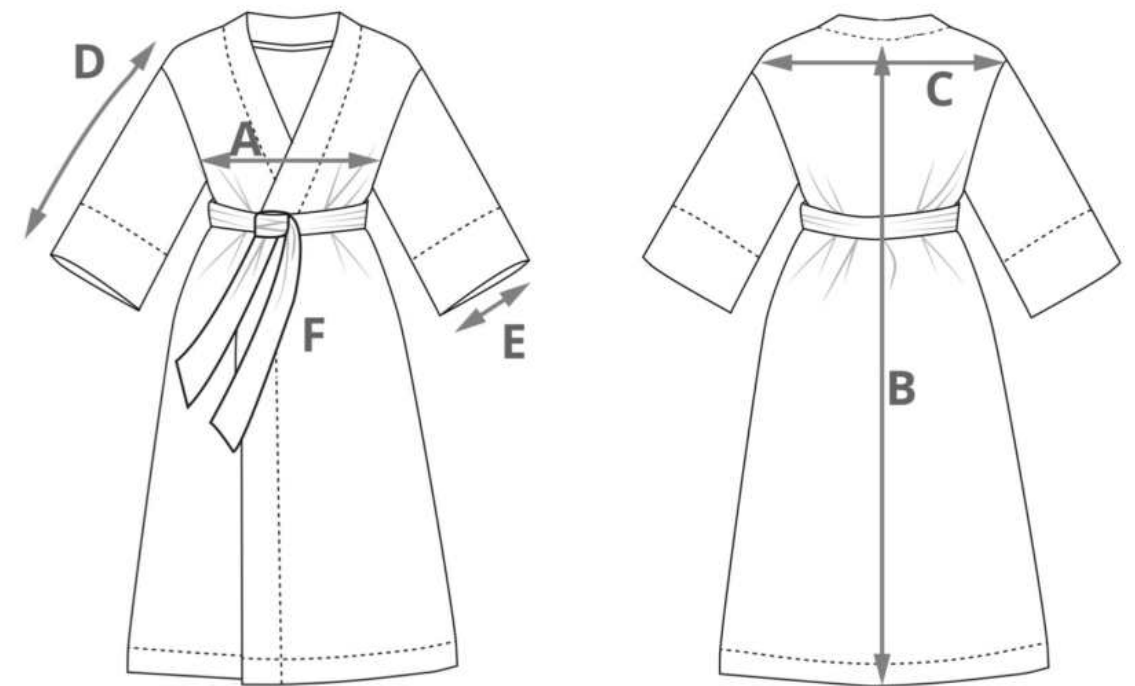

100% Combed Cotton SATEEN
easy care
Sizes: S/M L/XL

PRICE LIST

SIZE	1 - 10 UNITS	11 - 100 UNITS	101 - 300 UNITS
S/M; L/XL;	47,81 €	40,64 €	35,86 €

	A	B	C	D	E	F
SIZE	BREAST (CM)	LENGHT (CM)	SHOULDERS (CM)	SLEEVE LENGHT (CM)	SLEEVE WIDTH (CM)	BELT LENGHT (CM)
S/ M	71	107	64	61	25.5	202
L/ XL	78	111	74	64	27	202