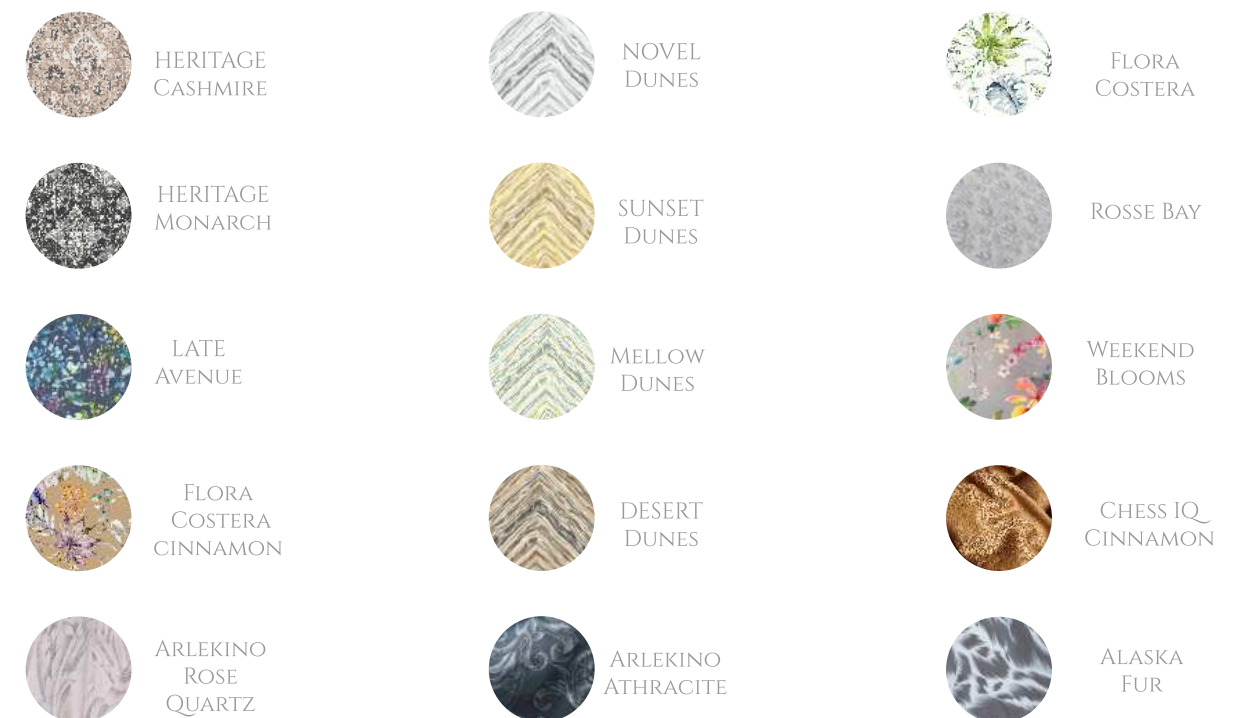

100% Combed Cotton SATEEN
easy care

AVAILABLE COLORS

DESIGNS

100% Combed Cotton SATEEN
easy care

AVAILABLE DESIGNS NEW DESIGNS

DESIGNS

DecoFlux
HOME

Address:
9 Mesiniu st.
LT-01133