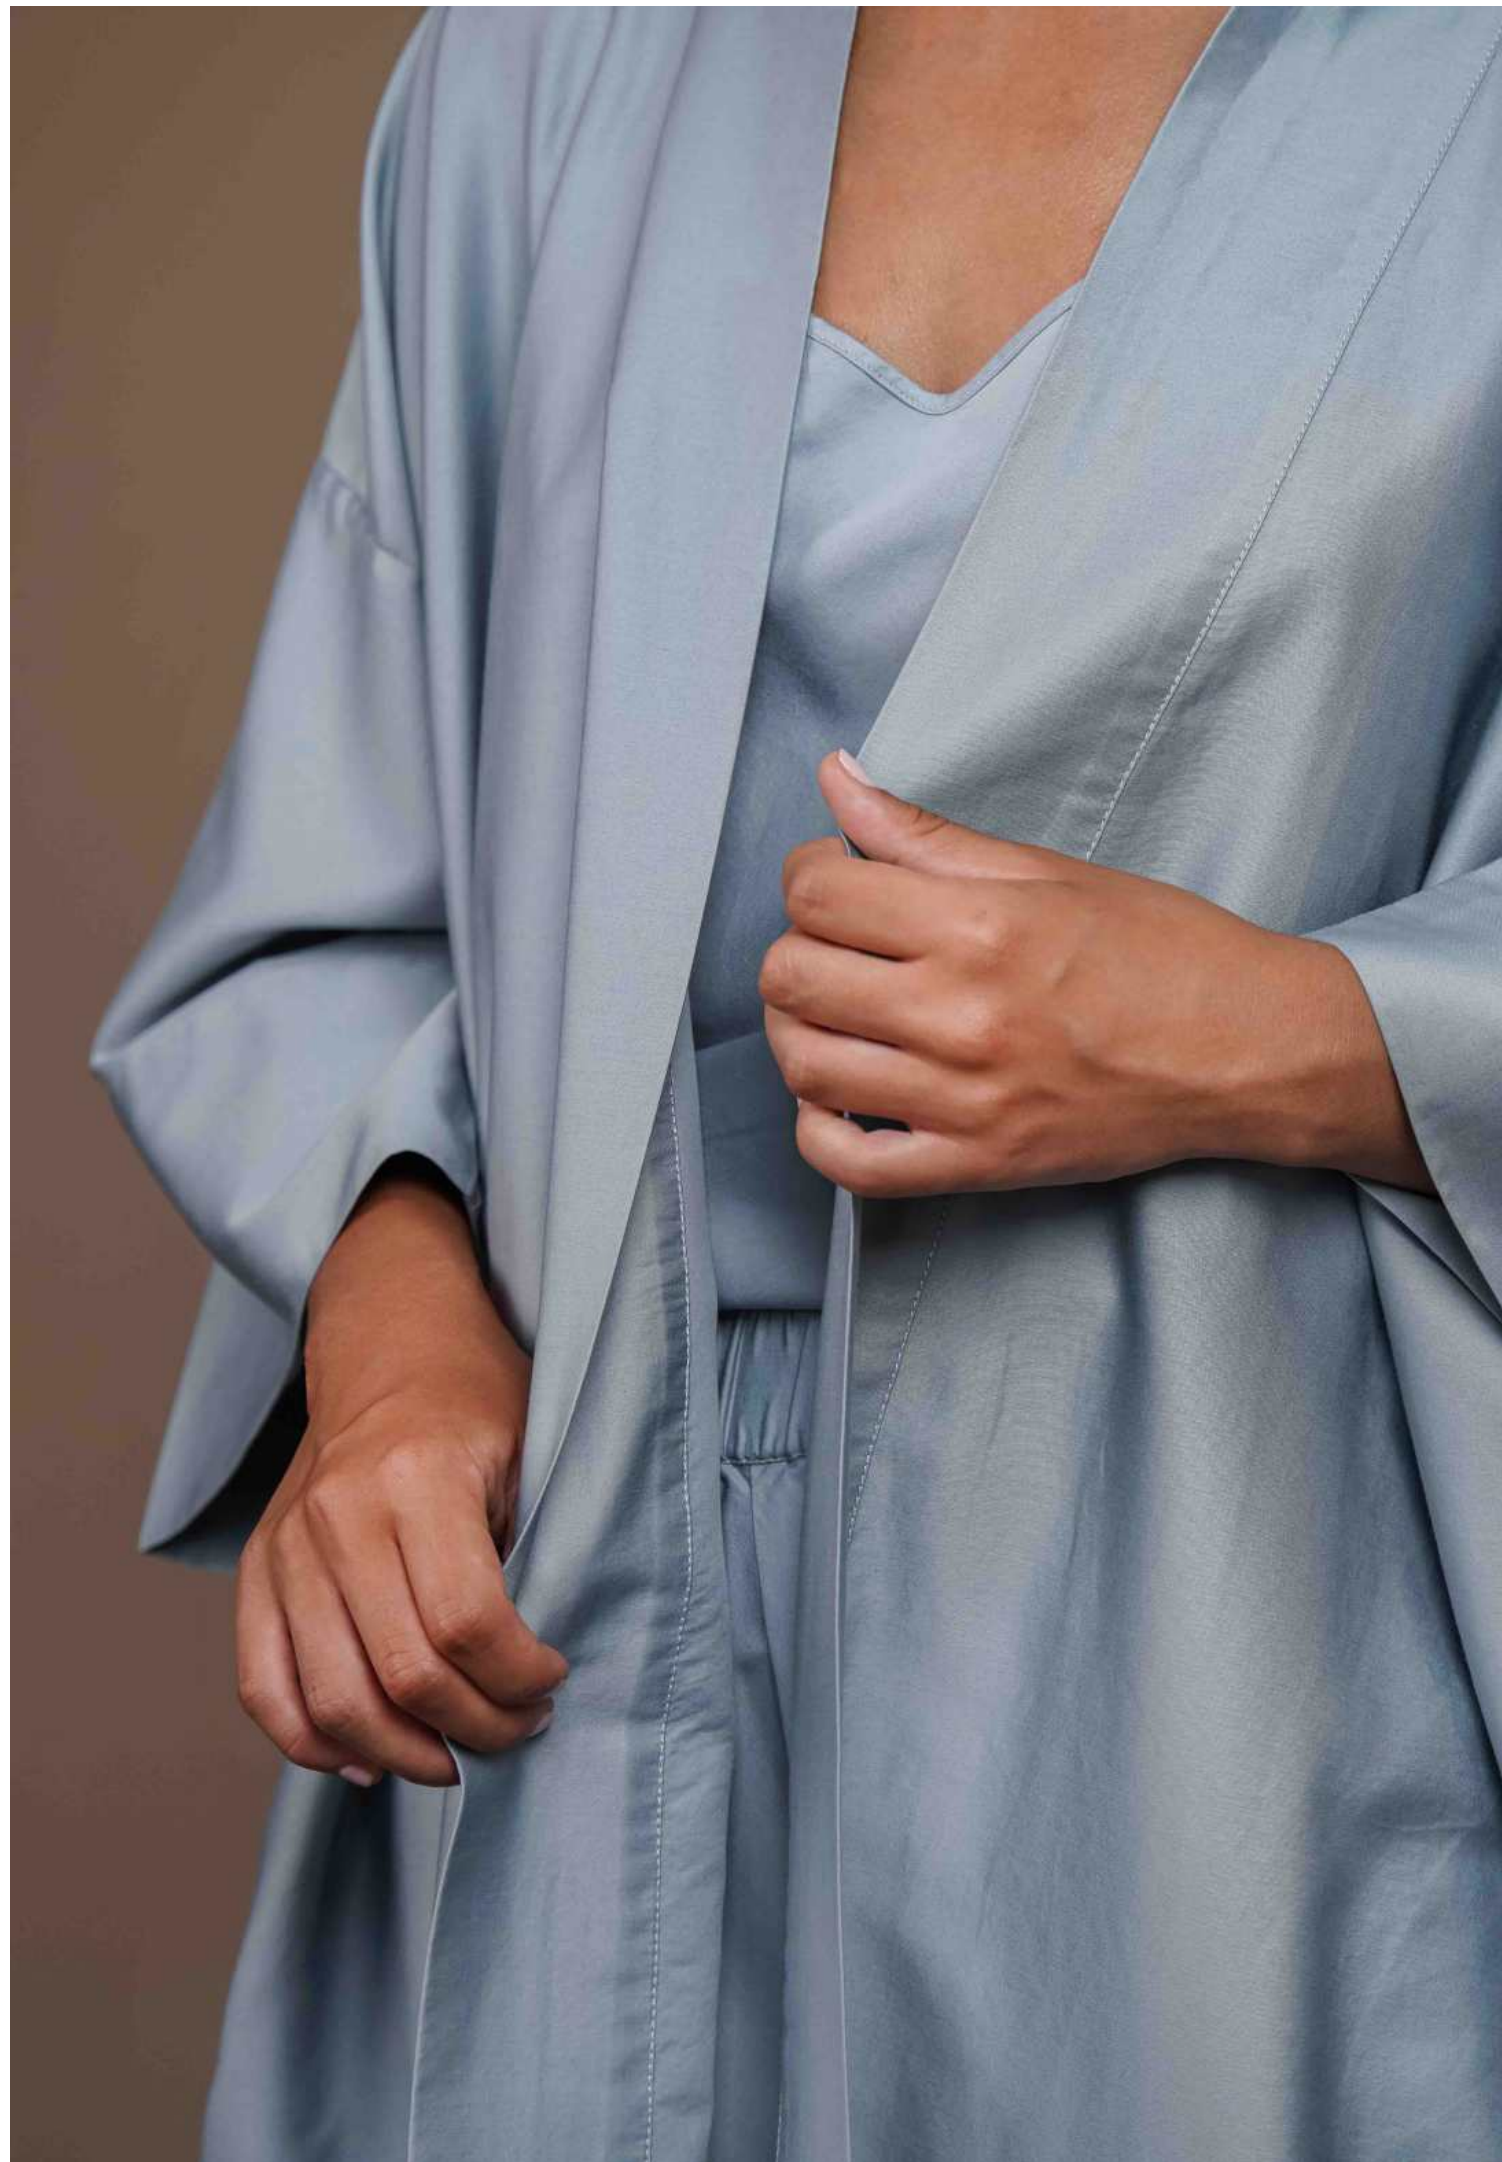

... —

LOUNGEWEAR COLLECTION

---

comfort/high quality
/contemporary design/