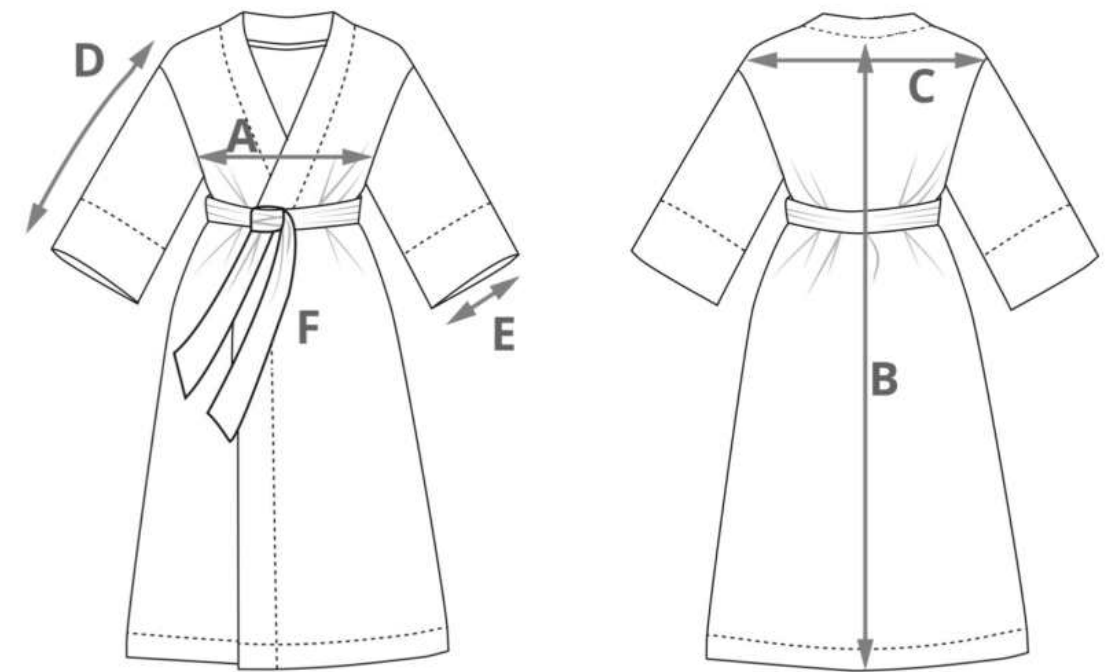

100% Combed Cotton SATEEN
easy care
Sizes: S/M L/XL

PRICE LIST

SIZE	1 - 10 UNITS	11 - 100 UNITS	101 - 300 UNITS
S/M; L/XL;	47,81 €	40,64 €	35,86 €

	A	B	C	D	E	F
SIZE	BREAST (CM)	LENGHT (CM)	SHOULDERS (CM)	SLEEVE LENGHT (CM)	SLEEVE WIDTH (CM)	BELT LENGHT (CM)
S/ M	71	107	64	61	25.5	202
L/ XL	78	111	74	64	27	202

KIMONO SOLID

100% Combed Cotton SATEEN
easy care
Sizes: S/M L/XL

AVAILABLE COLORS

KIMONO BATHROW

100% Combed Cotton SATEEN
easy care
Sizes: S/M L/XL

PRICE LIST

SIZE	1 - 10 UNITS	11 - 100 UNITS	101 - 300 UNITS
S/M; L/XL;	54,14 €	45,12 €	40,61 €

	A	B	C	D	E	F
SIZE	BREAST (CM)	LENGHT (CM)	SHOULDERS (CM)	SLEEVE LENGHT (CM)	SLEEVE WIDTH (CM)	BELT LENGHT (CM)
S/ M	71	107	64	61	25.5	202
L/ XL	78	111	74	64	27	202

KIMONO BATHROW

100% Combed Cotton SATEEN
easy care
Sizes: S/M L/XL