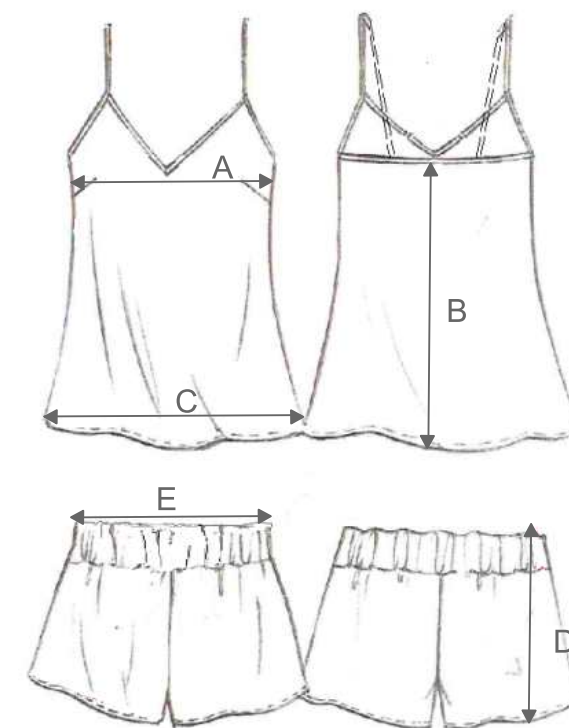

PRISE LIST

SIZE	1 - 10 UNITS	11 - 100 UNITS	101 - 300 UNITS
SOLID S/M/L	32,12 €	27,30 €	24,09 €
DESIGNS S/M/L	32,84 €	27,92 €	24,63 €

	A	B	C	D	E
SIZE	BREAST (CM)	LENGHT (CM)	BOTTOM (CM)	PANTS LENGHT	WAIST (CM)
S	45	43	52	33	36
M	47	44	55	34	40
L	49	46	56	36	43

PAJAMAS
SOLID

PAJAMAS
WITH DESIGNS

LOUNGEWEAR

100% Combed Cotton SATEEN
 easy care
 Sizes: S, M, L, XL

PRICE LIST

SIZE	1 - 10 UNITS	11 - 100 UNITS	101 - 300 UNITS
SOLID S/M/L/XL	46,61 €	39,62 €	34,96 €
DESIGNS S/M/L/XL	49,80 €	42,33 €	37,35 €

	A	B	C	D	E
SIZE	BREAST (CM)	LENGHT (CM)	BOTTOM (CM)	PANTS LENGHT (CM)	WAIST (CM)
S	44	32	49	43,5	34
M	46	32	51	44	38
L	48	32	53	44	42
XL	51	32	56	44	47

LOUNGEWEAR
SOLID

LOUNGEWEAR
WITH DESIGNS

SOLID COLORS