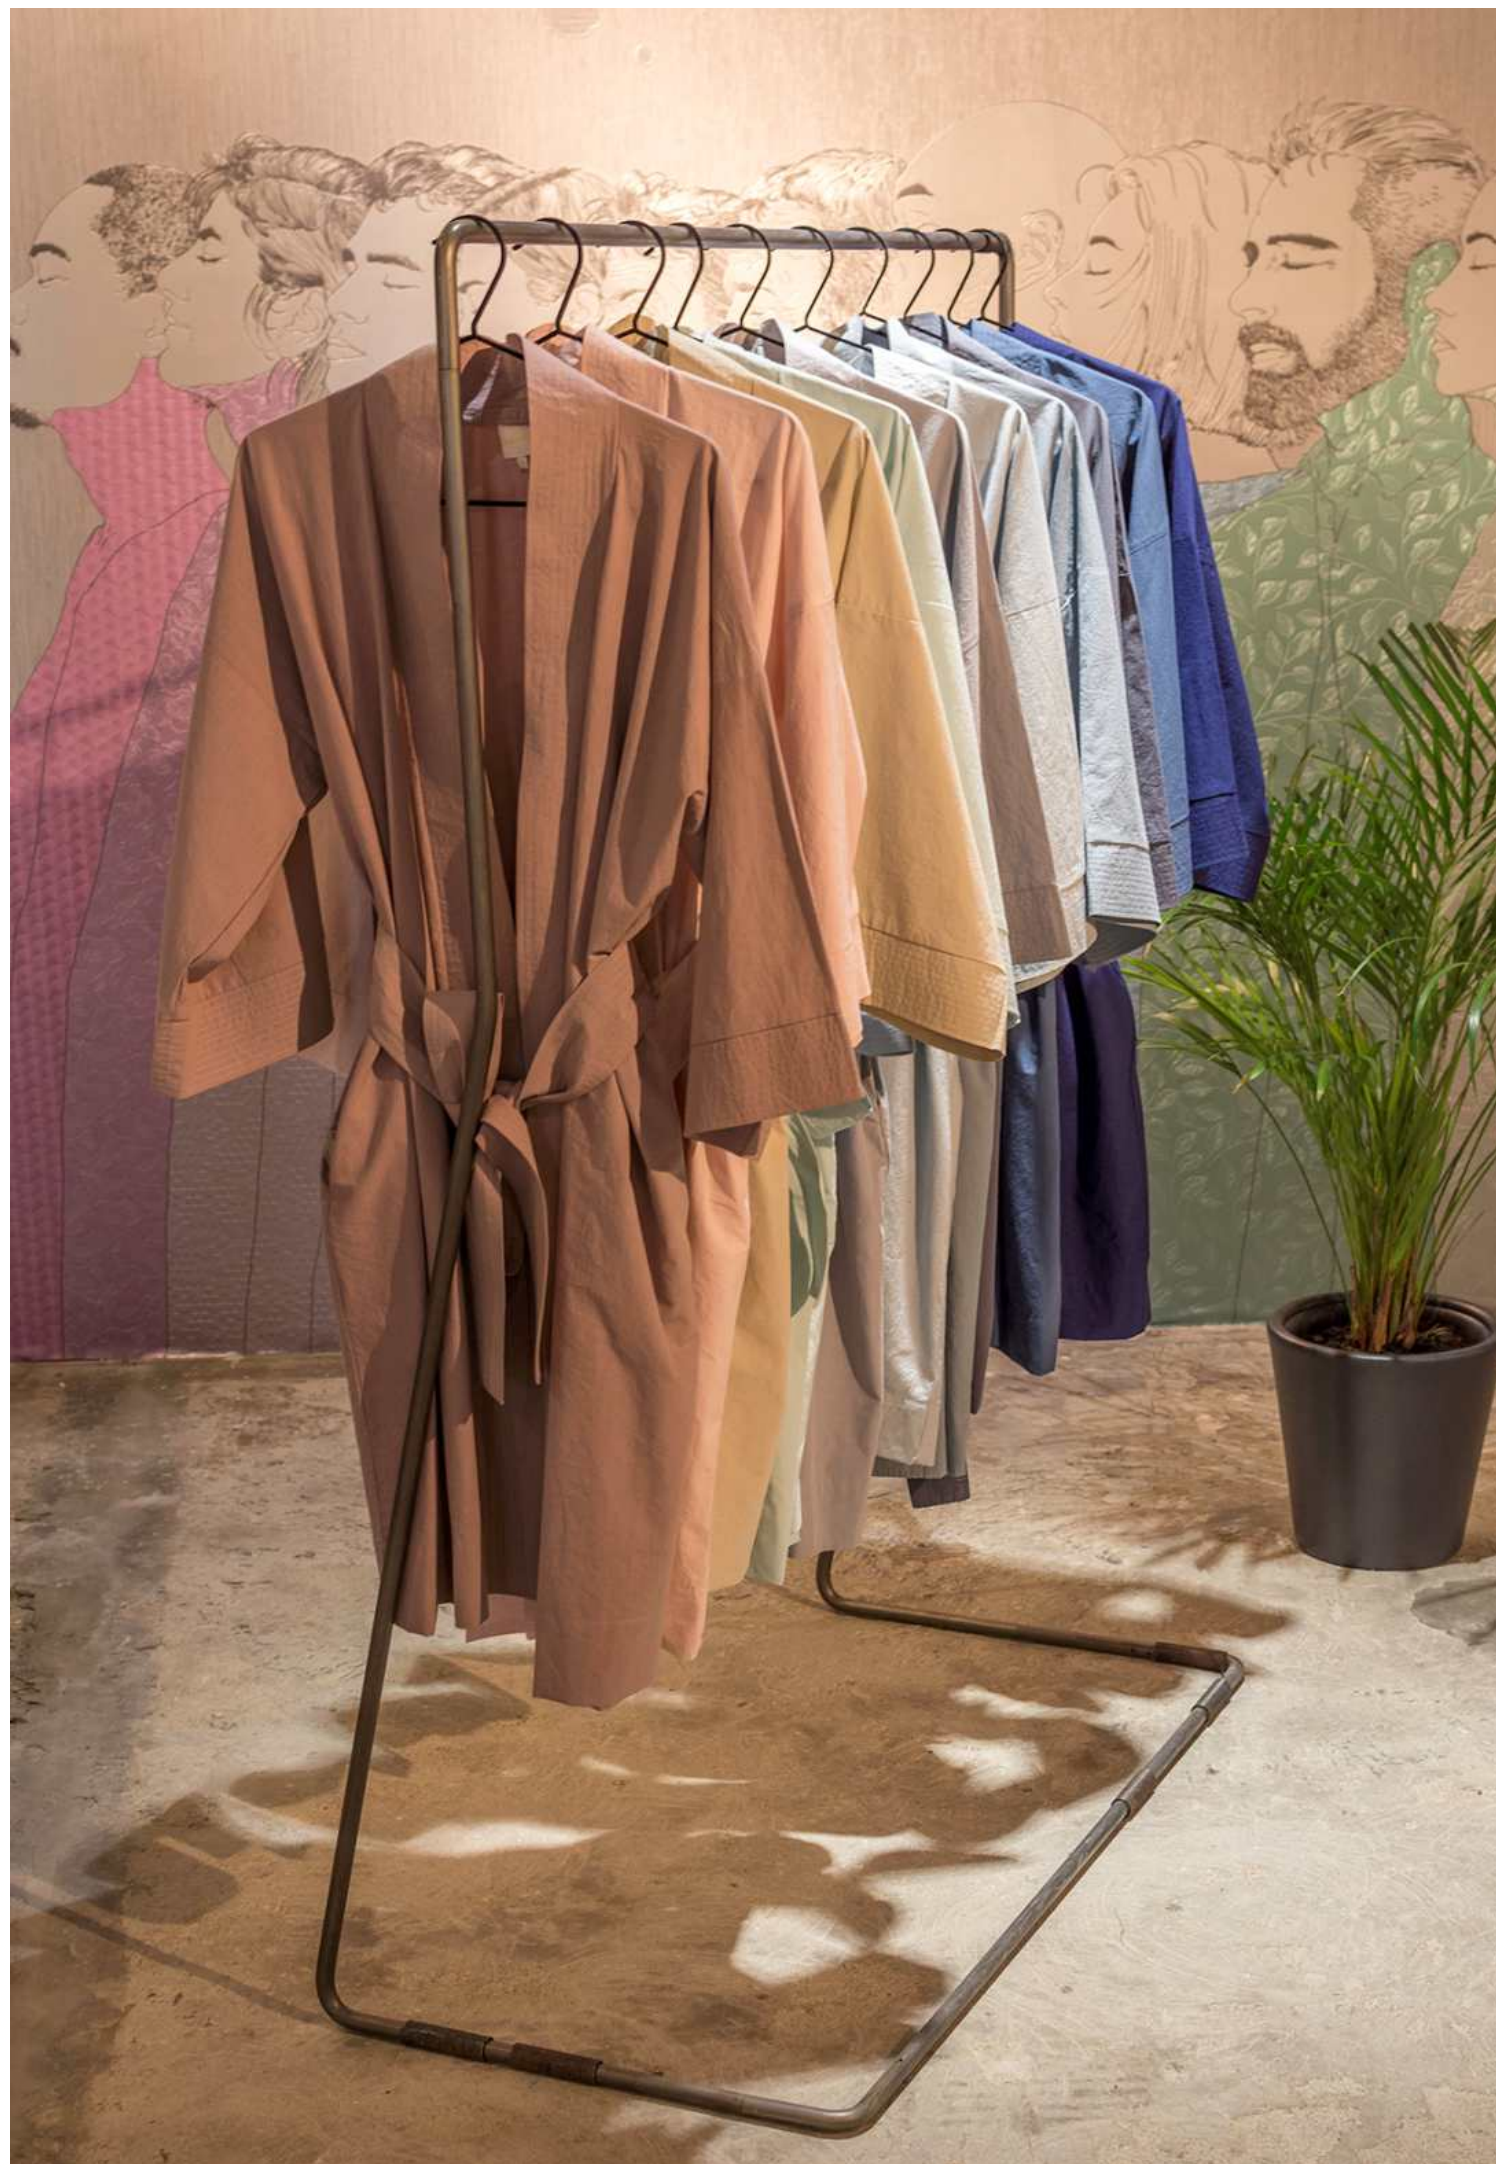

KIMONO PERCALE

100% Combed PERCALE, TC 200

Sizes: S, M, L, XL

Every peace of Stonewash collection is piece dyed.

PRISE LIST

SIZE	1 - 10 UNITS	11 - 100 UNITS	101 - 300 UNITS
S, M, L, XL	56,76 €	48,23 €	42,56 €

	A	B	C	D	E	F
SIZE	BREAST (CM)	LENGHT (CM)	SHOULDERS	SLEEVE	SLEEVE WIDTH	BELT LENGTH
S	67	105	64	57	24.5	202
M	72	107	68	61	25.5	202
L	75	109	71	63	26.5	202
XL	78	111	74	64	27	202