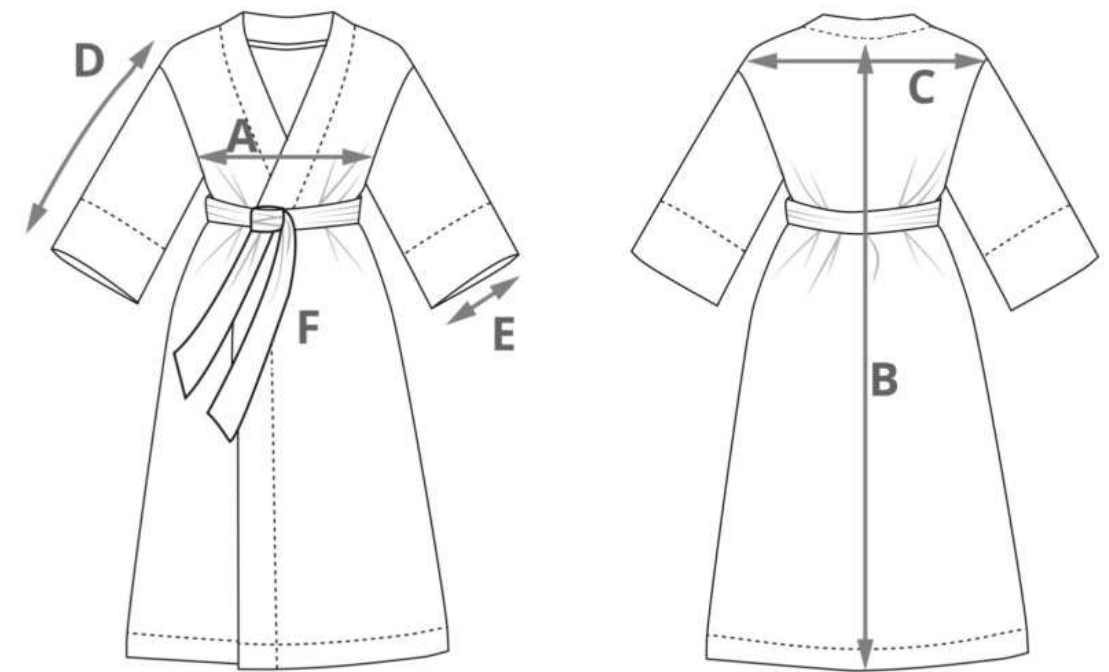

KIMONO PERCALE

100% Combed PERCALE, TC 200

Sizes: S, M, L, XL

Every peace of Stonewash collection is piece dyed.