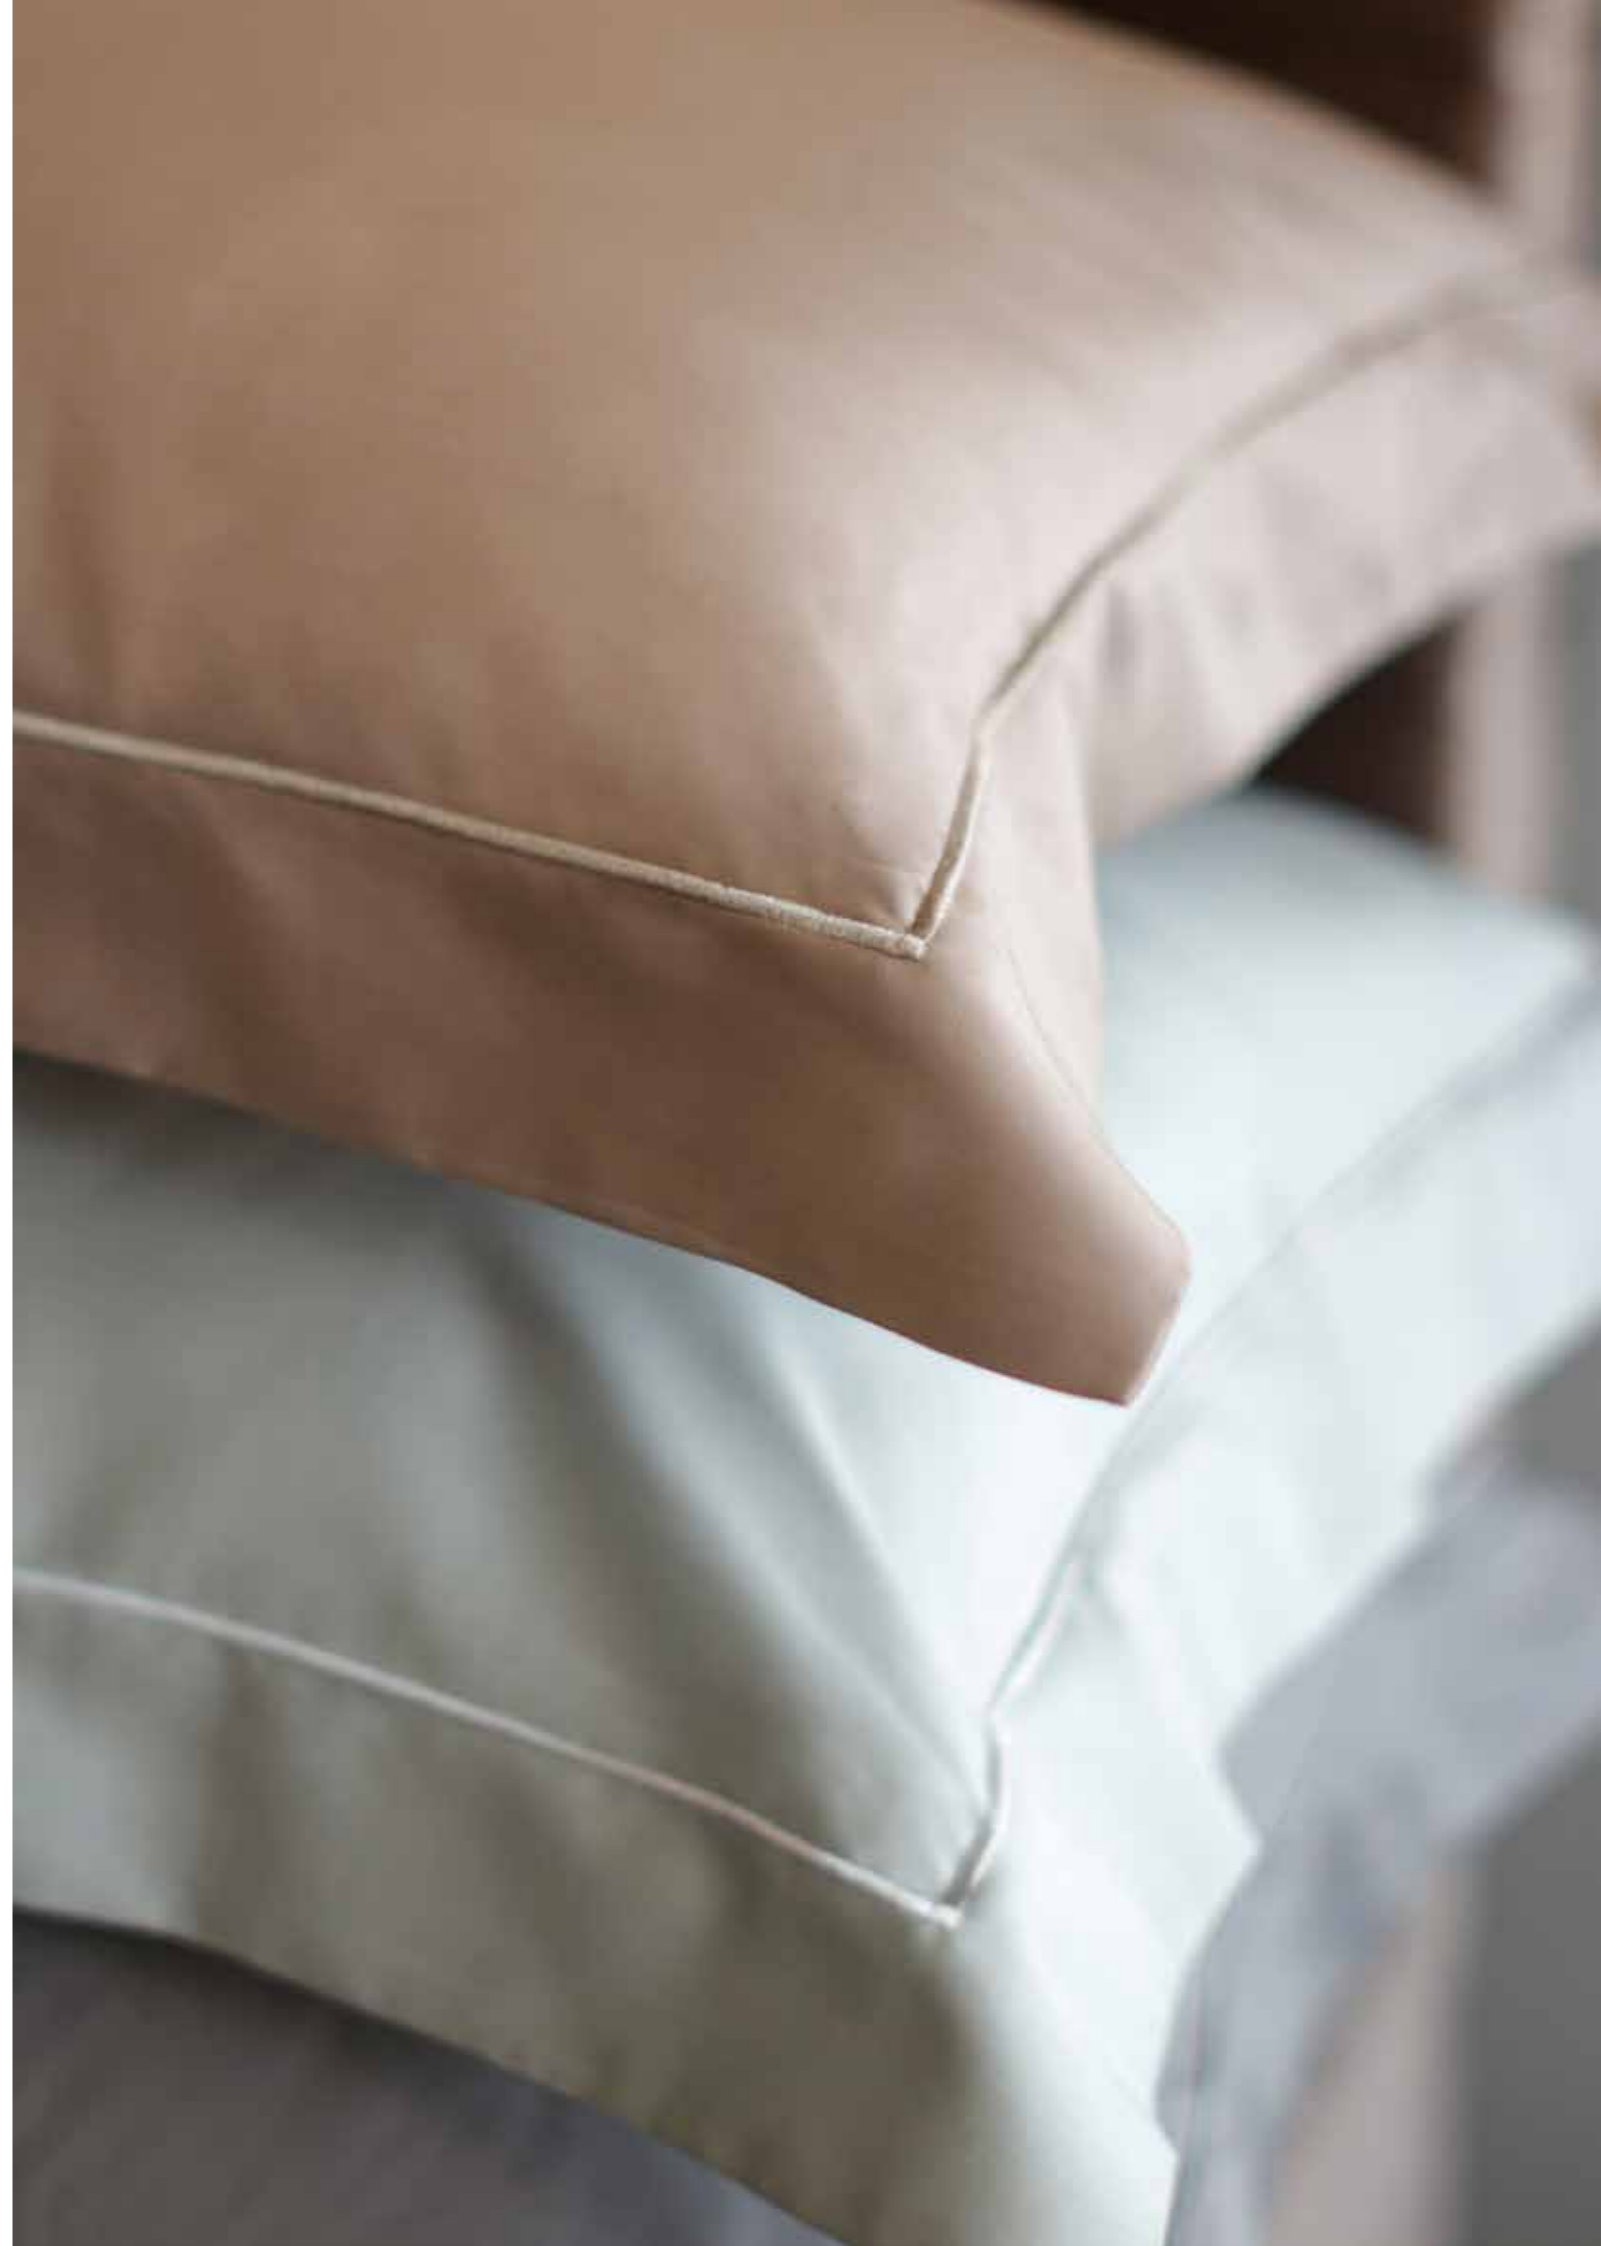

SATEEN
HOTEL COLLECTION

TONE to TONE Pillow cases

Design variations

Available in various sizes (ex. 50x70cm)

100% Combed Cotton Sateen, TC300

| Front |

| Back |