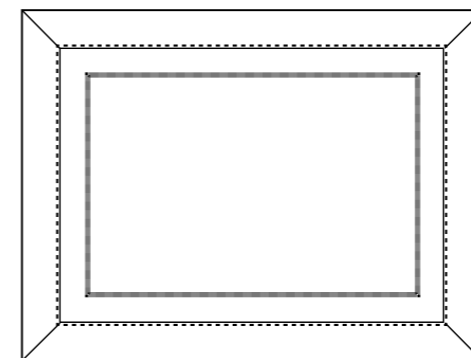

Color variations.

With or without sateen stitching.

Available in various sizes (ex. 50x70+5cm)

100% Combed Cotton Sateen, TC300

Sateen **FRAME** tone to tone

Sateen **FRAME** with sateen stitching

Sateen **FRAME**