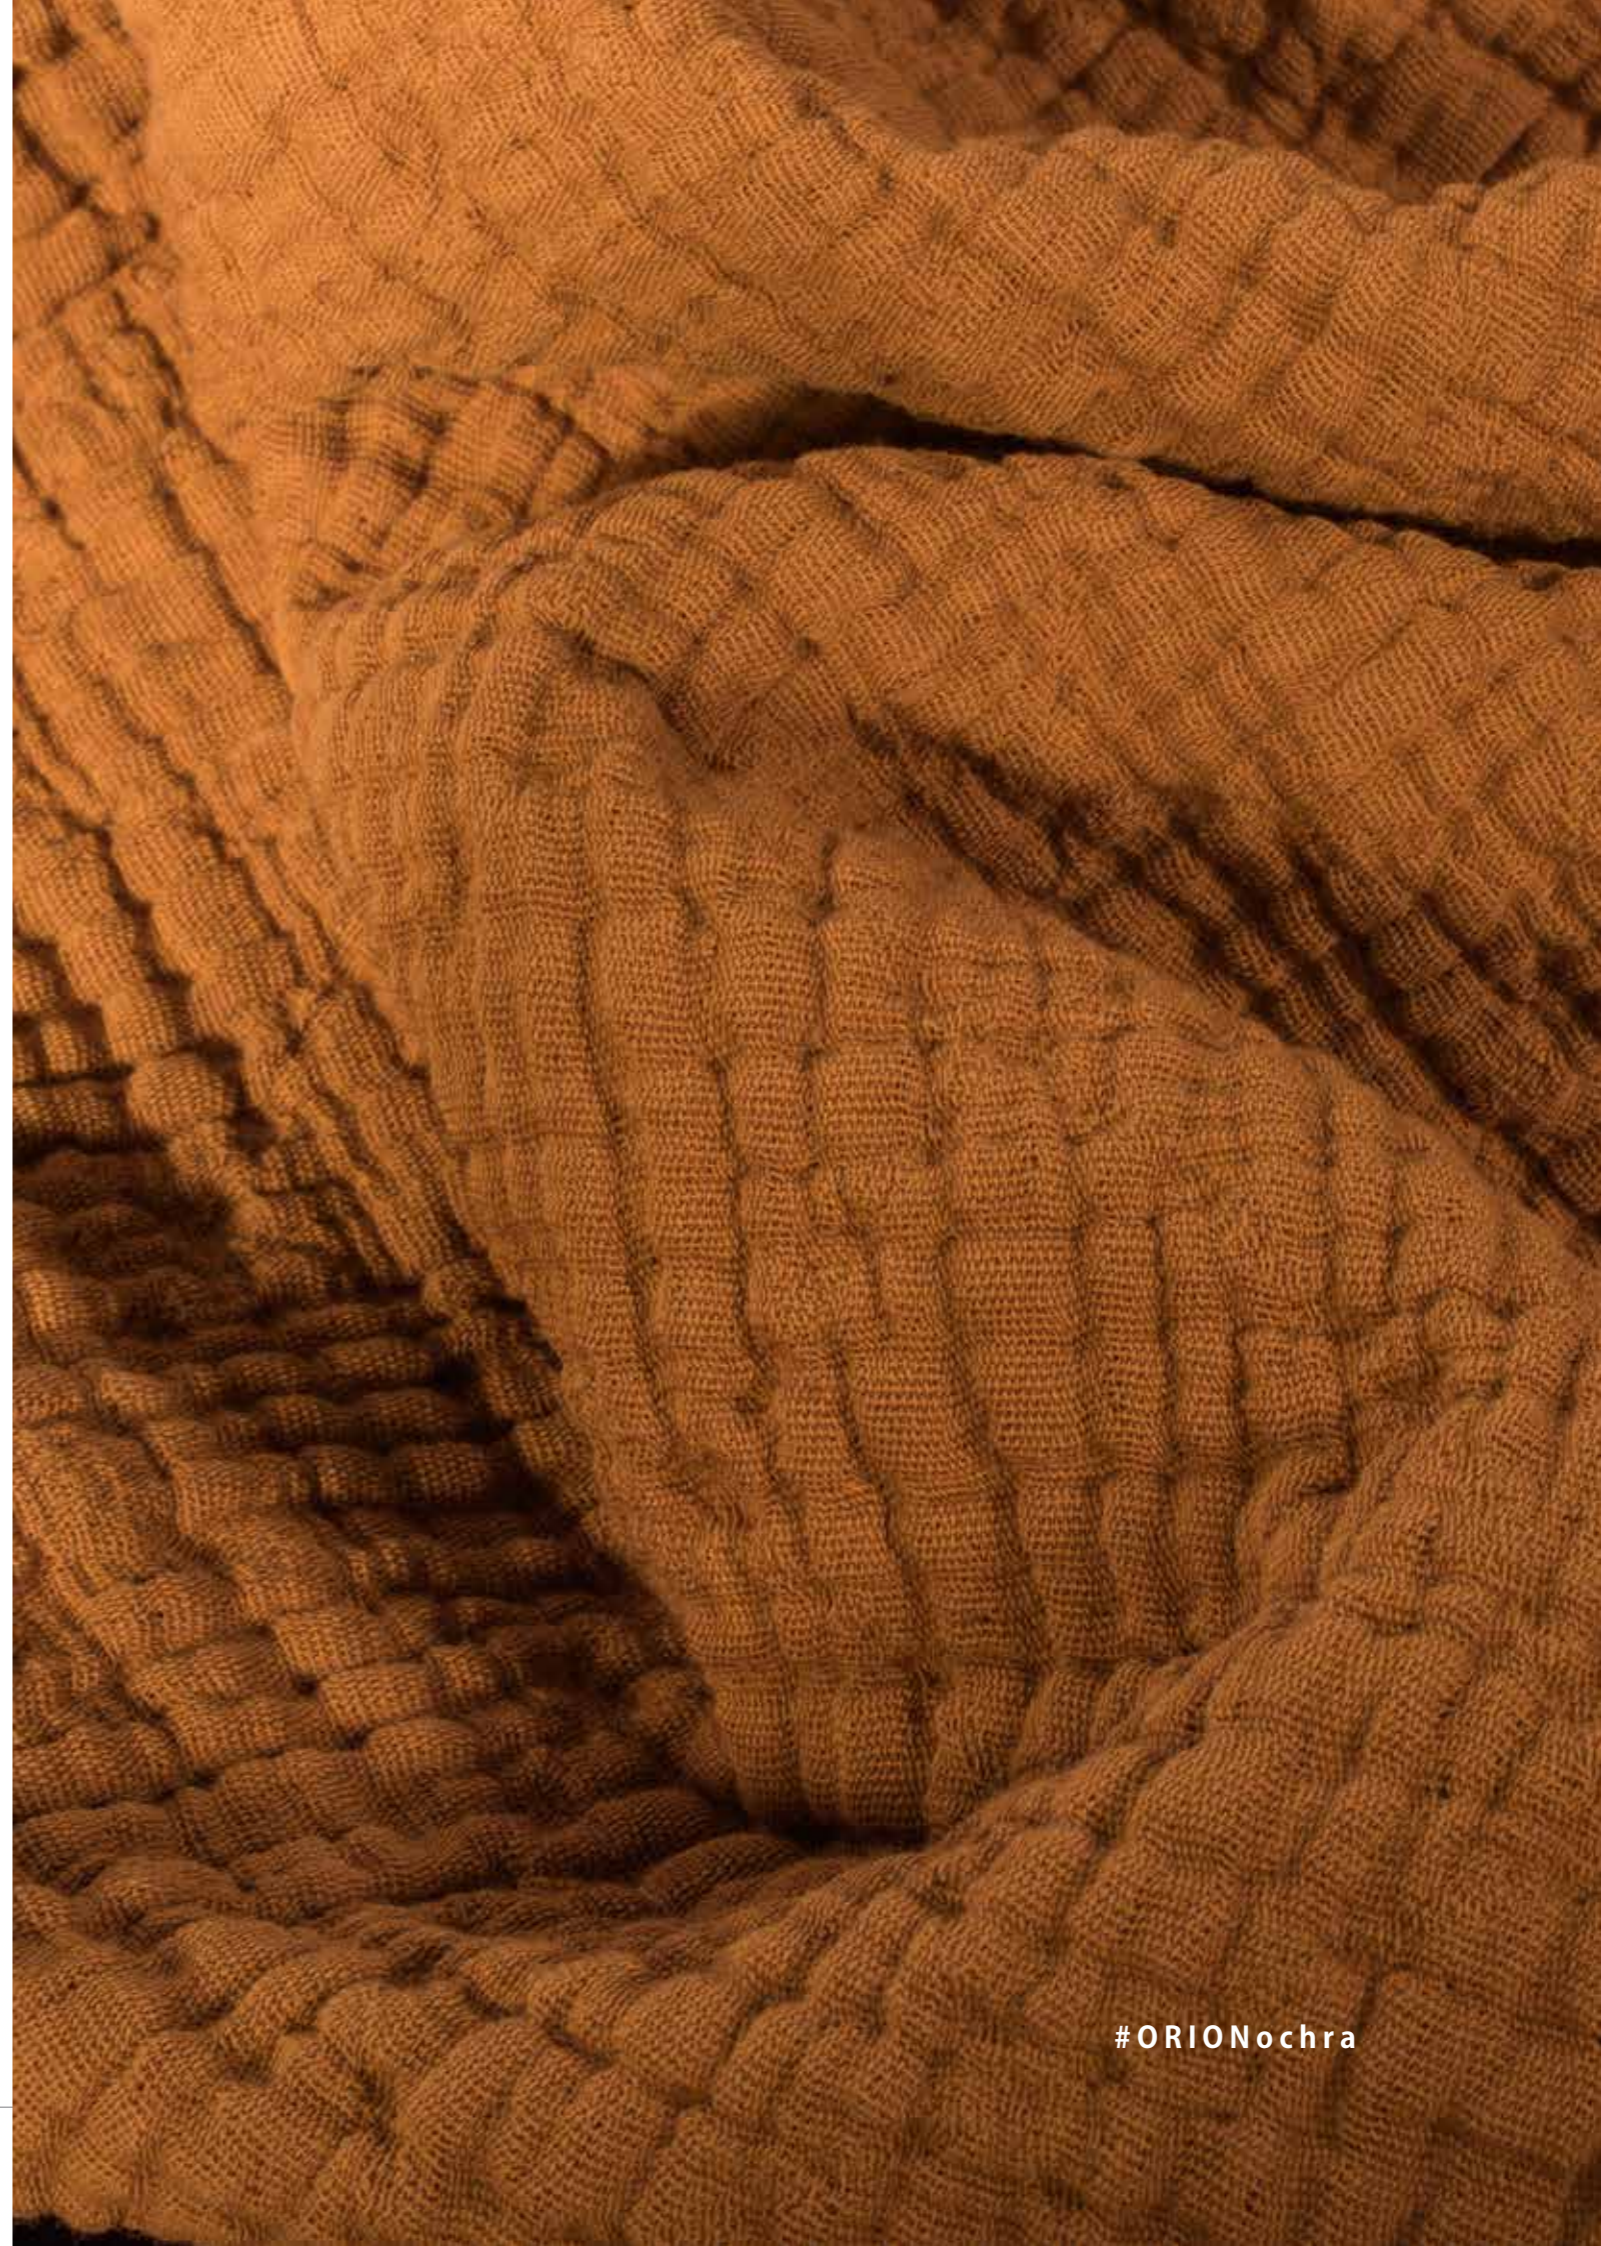


BEDSPREAD

BEDSPREAD

LOOKBOOK

embossed texture / high quality
/ contemporary design /

ORION

BEDSPREAD

100% COTTON
MATELASSE

#ORIONochra

#ORIONochra

#ORIONnewgrey

TWIST

BEDSPREAD

100% COTTON
MATELASSE

#TWISTalp

#TWISTindigo

#TWISTcappuccino

DIAMOND

BEDSPREAD

100% COTTON
MATELASSE

VERSAILLE

BEDSPREAD

100% COTTON
MATELASSE

#VERSAILLEhoneyoak

#VERSAILLEhoneyoak