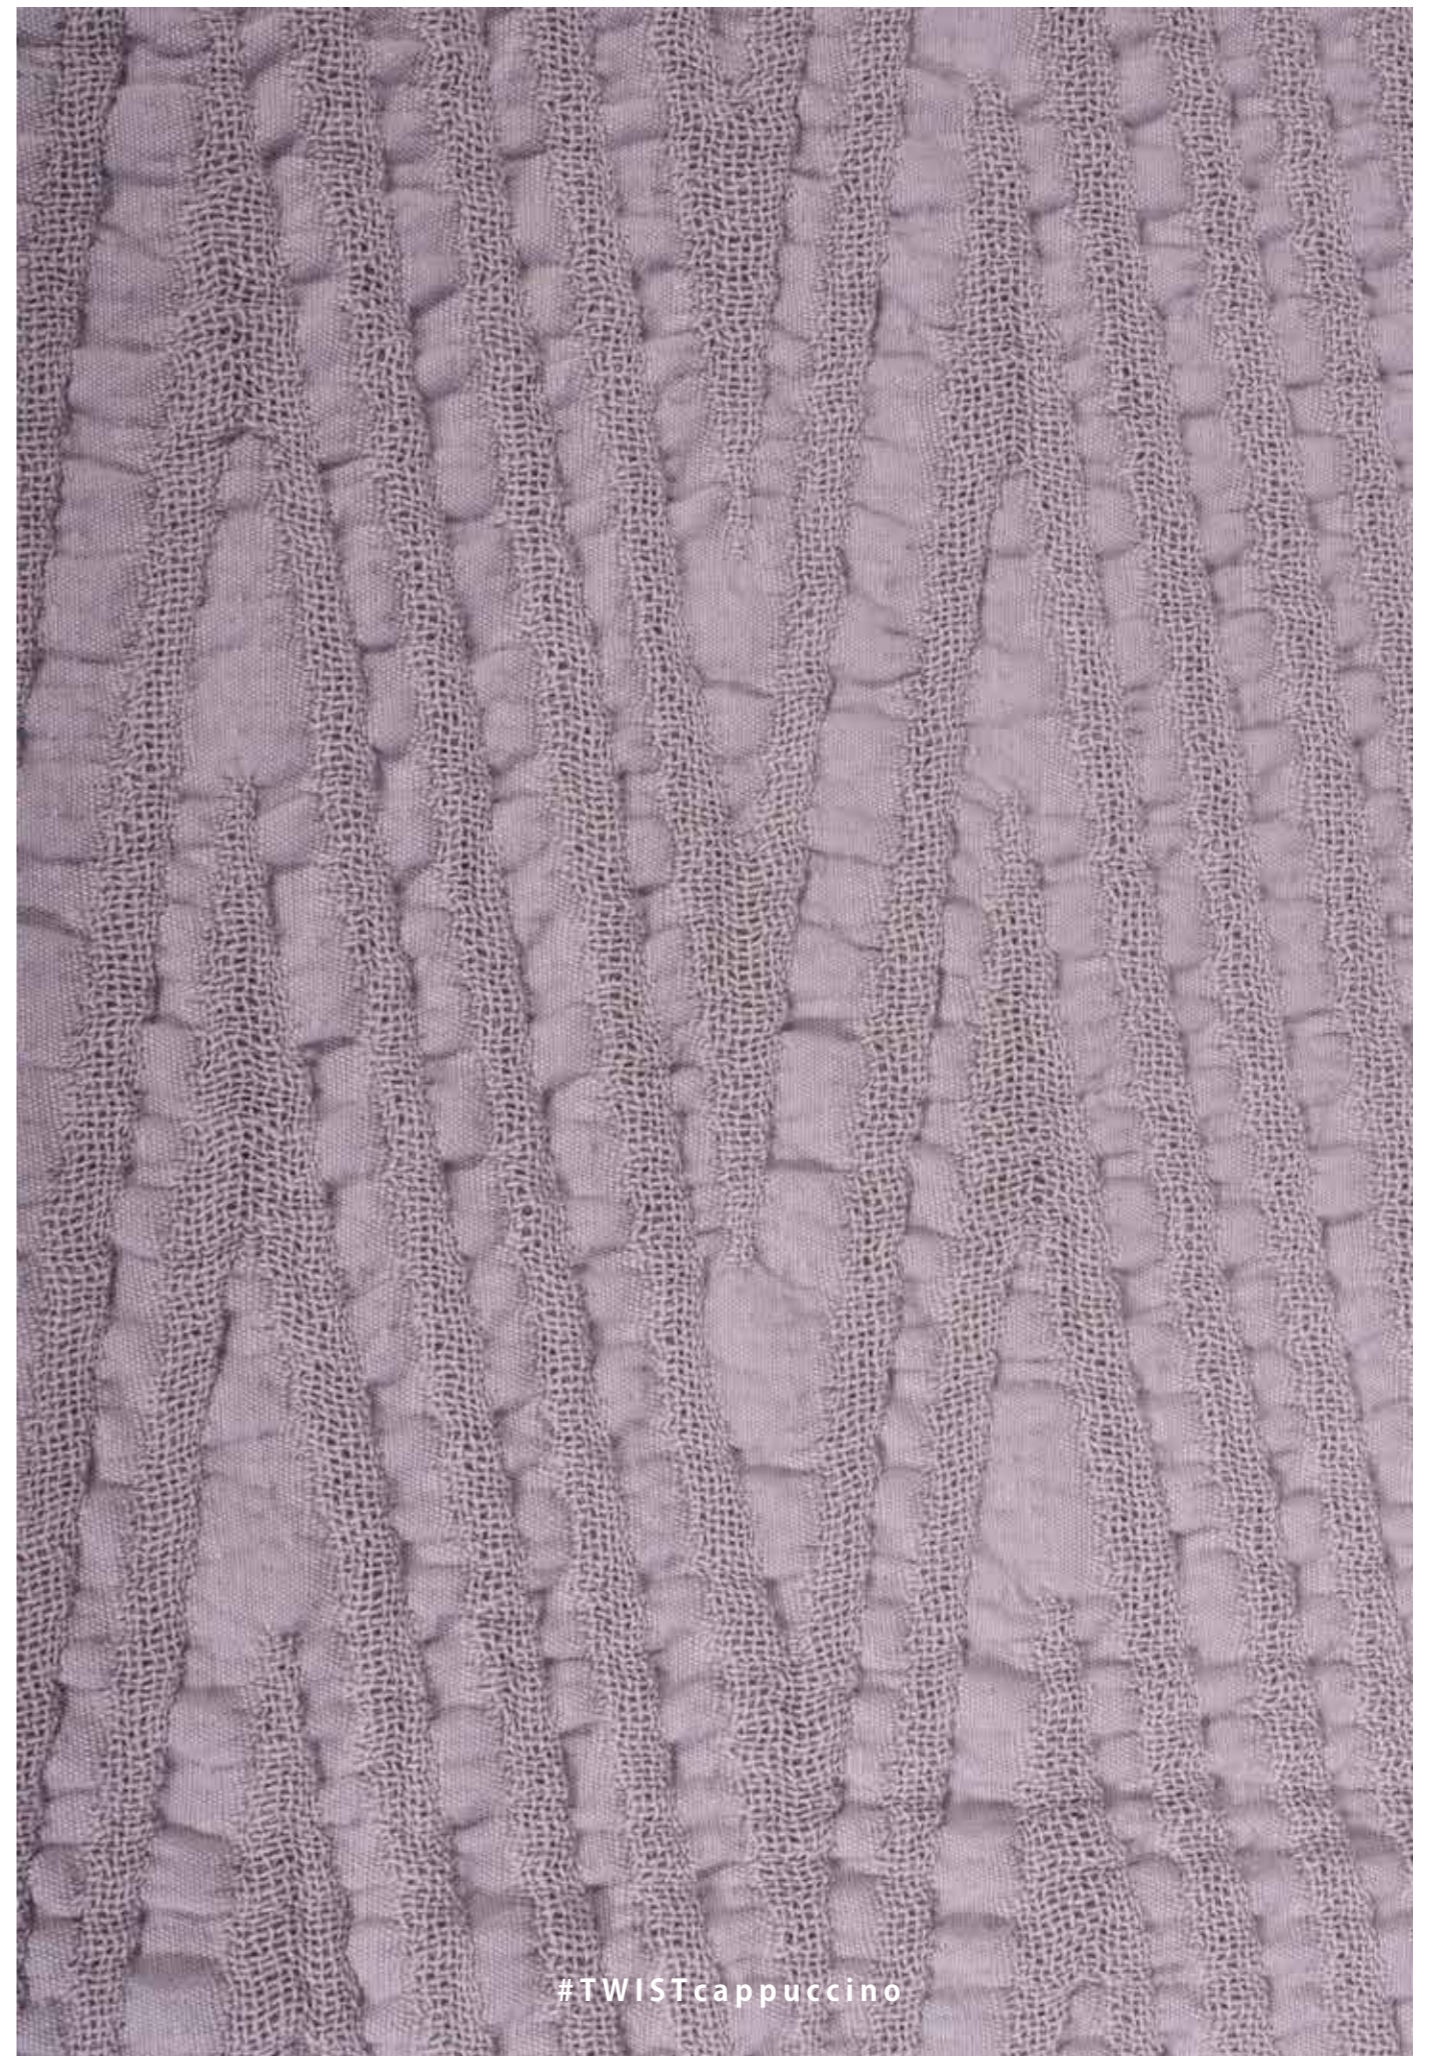


BEDSPREAD

BEDSPREAD

LOOKBOOK

embossed texture / high quality
/ contemporary design /

ORION

BEDSPREAD

100% COTTON
MATELASSE

#ORIONochra

#ORIONochra

#ORIONnewgrey

TWIST

BEDSPREAD

100% COTTON
MATELASSE

#TWISTalp

#TWISTindigo

#TWISTcappuccino

DIAMOND

BEDSPREAD

100% COTTON
MATELASSE

VERSAILLE

BEDSPREAD

100% COTTON
MATELASSE

#VERSAILLEhoneyoak

#VERSAILLEhoneyoak

#VERSAILLEalp

#VERSAILLEbijoublue

DOORS

BEDSPREAD

100% COTTON
MATELASSE

#DOORSstillblue

COLORWAY

BEDSPREAD collection