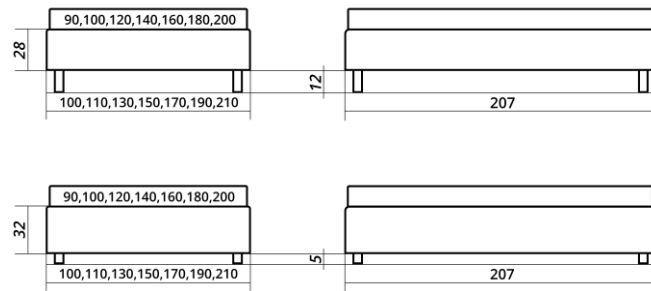

The ELEMENTARE bed frame without a headboard with removable padded tapestry will suit lovers of unconventional solutions. A decorative or padded wall can perform the function of a headboard. Fully removable tapestries can be not only cleaned, but can also be changed to another color or type if needed.

- Padded tapestry of bed frame.
- A spacious bedding box with an opening bottom is available.
- Easy care - bed frame covers are simply and easily removable.
- Dense orthopedic lattice with silicone fastening elements.
- Metal frame and pneumatic high quality lattice lifters made in Germany.

ELEMENTARE