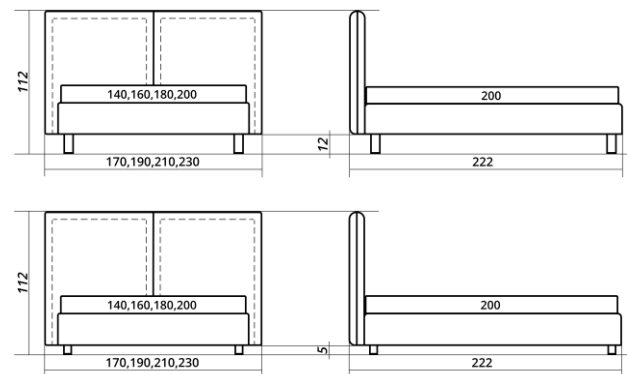

DUETTO NOUVO