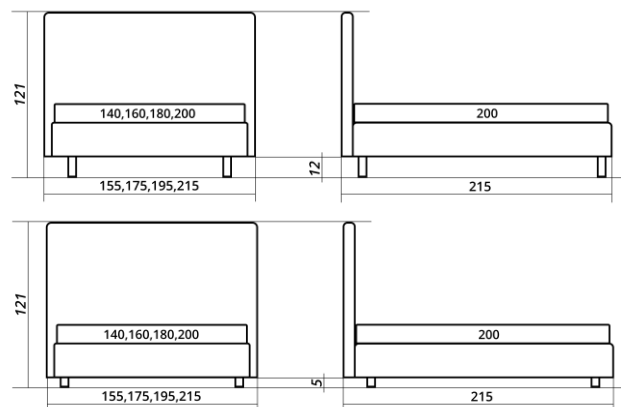

If you love classic style, double bed GALANTE with buttons is just for you! Just looking at the romantic headboard and the padded tapestry frame puts you in a state of relaxation.

- Padded tapestry of bed frame.
- A spacious bedding box with an opening bottom is available.

Easy care - bed frame covers are simply and easily removable.

GALANTE

- Dense orthopedic lattice with silicone fastening elements.
- Metal frame and pneumatic high quality lattice lifters made in Germany.

- Upholstered headboard with drawn in buttons

GALANTE 20