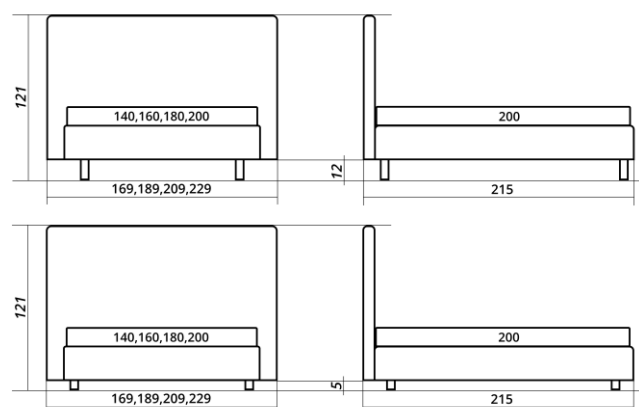

If you love classic style, double bed GALANTE with buttons is just for you! Just looking at the romantic headboard and the padded tapestry frame puts you in a state of relaxation.

- Padded tapestry of bed frame.
- A spacious bedding box with an opening bottom is available.

Easy care - bed frame covers are simply and easily removable.

GALANTE

- Dense orthopedic lattice with silicone fastening elements.
- Metal frame and pneumatic high quality lattice lifters made in Germany.

- Upholstered headboard with drawn in buttons

GALANTE 20