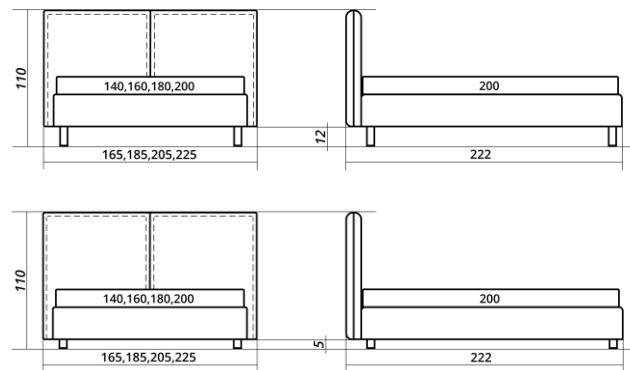

## DUETTO

- Dense orthopedic lattice with silicone fastening elements.
- Metal frame and pneumatic high quality lattice lifters made in Germany.

- Soft edge of the headboard is 1.5cm or 4cm wide.