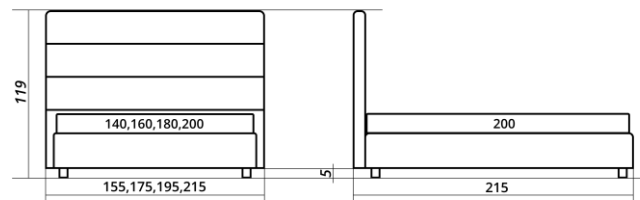

Double bed LINEA has exclusive design with horizontal headboard details which will delight lovers of modern design. And the removable tapestry of the padded bed frame will please those who value constant cleanliness and impeccable aesthetics.

- Padded tapestry of bed frame.
- A spacious bedding box with an opening bottom is available.

- Easy care - bed frame covers are simply and easily removable.

- Dense orthopedic lattice with silicone fastening elements.
- Metal frame and pneumatic high quality lattice lifters made in Germany.

- Convenient loop for easy mattress lifting.

LINEA