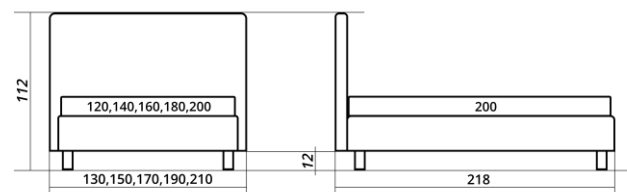

Double bed TREND - the most beloved model of modern classics. The headboard is divided into delicate, prominent lines that give the bed an elegant modernity. A padded tapestry bed frame in combination with a modern design headboard creates the impression of a modern and cozy piece of furniture.

- Padded tapestry of bed frame.
- A spacious bedding box with an opening bottom is available.

- Easy care - bed frame covers are simply and easily removable.

- Dense orthopedic lattice with silicone fastening elements.
- Metal frame and pneumatic high quality lattice lifters made in Germany.

- Headboard with decorative seams.

TREND