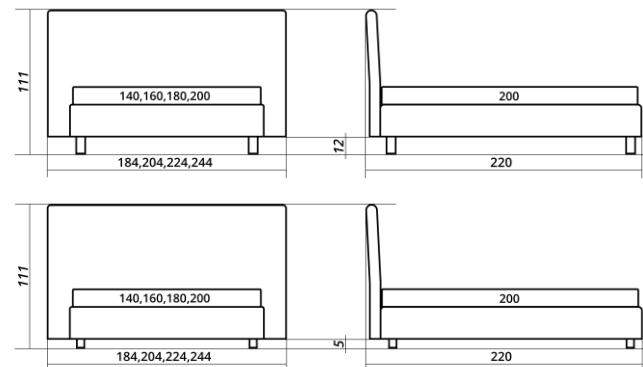

Double bed EVENTO is the embodiment of delicacy. Clean lines, minimalistic design, slightly inclined headboard - a charming combination of comfort and pure design. The fully removable tapestry provides an opportunity not only to maintain impeccable cleanliness, but also to replace it with another tapestry when aesthetic needs change. This bed can also be a single one, which is perfect for the rooms of children and teenagers.

- Padded tapestry of bed frame.
- A spacious bedding box with an opening bottom is available.

- Easy care - bed frame and headboard covers are simply and easily removable.

EVENTO

- Dense orthopedic lattice with silicone fastening elements.
- Metal frame and pneumatic high quality lattice lifters made in Germany.

- Right angled corners of the headboard with a padded edging.

EVENTO 20