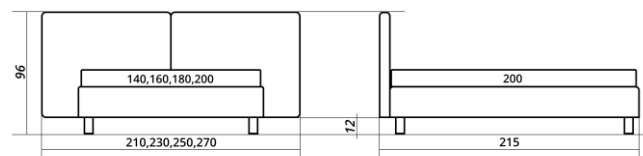

The minimalist design double bed CAMELLO has an exceptionally wide headboard, divided into two parts. This bed is suitable for those with larger bedroom spaces and those who like quiet design. The detachable bed frame tapestries are suitable for practical people who value cleanliness and comfort.

- Padded tapestry of bed frame.
- A spacious bedding box with an opening bottom is available.

- Easy care - bed frame covers are simply and easily removable.

- Dense orthopedic lattice with silicone fastening elements.
- Metal frame and pneumatic high quality lattice lifters made in Germany.

- Rounded corners of the headboard with stitches.

CAMELLO