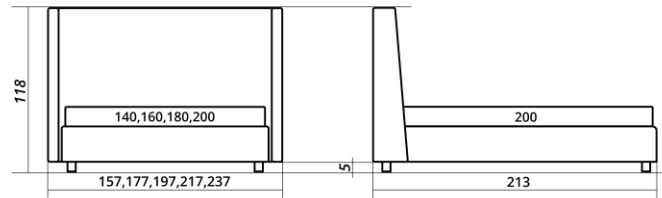

Double bed FIORINO - a combination of elegant lines and modern design will delight lovers of exclusive design. The removable tapestry coverings of the bed frame and headboard will please those who appreciate constant cleanliness and impeccable aesthetics.

- Padded tapestry of bed frame.
- A spacious bedding box with an opening bottom is available.
- Easy care - bed frame covers are simply and easily removable.
- Dense orthopedic lattice with silicone fastening elements.
- Metal frame and pneumatic high quality lattice lifters made in Germany.

FIORINO