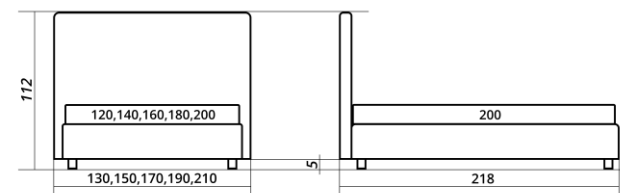

Double bed TREND - the most beloved model of modern classics. The headboard is divided into delicate, prominent lines that give the bed an elegant modernity. A padded tapestry bed frame in combination with a modern design headboard creates the impression of a modern and cozy piece of furniture.

- Padded tapestry of bed frame.
- A spacious bedding box with an opening bottom is available.

- Easy care - bed frame covers are simply and easily removable.

- Dense orthopedic lattice with silicone fastening elements.
- Metal frame and pneumatic high quality lattice lifters made in Germany.

- Headboard with decorative seams.

TREND