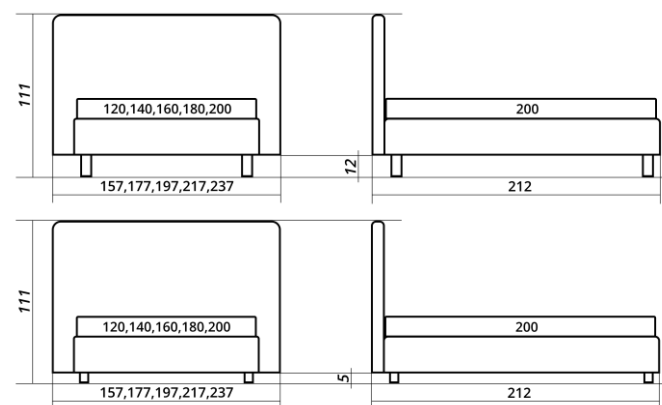

PURO double bed with fully removable tapestry is ideal for fans of minimalistic design and smaller spaces. The padded tapestry headboard and bed frame give the bed a simple comfort, and the fully removable tapestry gives practicality. This bed can also be a single, which is perfect for rooms of children or teenagers.

- Padded tapestry of bed frame.
- A spacious bedding box with an opening bottom is available.

- Easy care - bed frame and headboard covers are simply and easily removable.

PURO

- Dense orthopedic lattice with silicone fastening elements.
- Metal frame and pneumatic high quality lattice lifters made in Germany.

The corners of the headboard are rounded with decorative stitches.

PURO 20