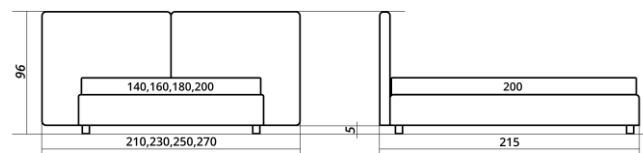

The minimalist design double bed CAMELLO has an exceptionally wide headboard, divided into two parts. This bed is suitable for those with larger bedroom spaces and those who like quiet design. The detachable bed frame tapestries are suitable for practical people who value cleanliness and comfort.

- Padded tapestry of bed frame.
- A spacious bedding box with an opening bottom is available.

- Easy care - bed frame covers are simply and easily removable.

- Dense orthopedic lattice with silicone fastening elements.
- Metal frame and pneumatic high quality lattice lifters made in Germany.

- Rounded corners of the headboard with stitches.

CAMELLO