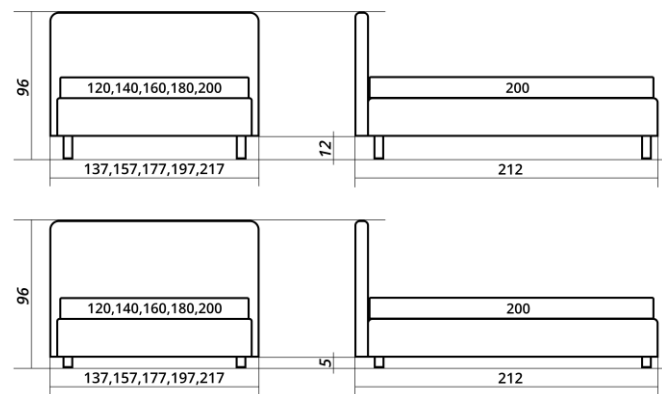

PURO double bed with fully removable tapestry is ideal for fans of minimalistic design and smaller spaces. The padded tapestry headboard and bed frame give the bed a simple comfort, and the fully removable tapestry gives practicality. This bed can also be a single, which is perfect for rooms of children or teenagers.

- Padded tapestry of bed frame.
- A spacious bedding box with an opening bottom is available.

- Easy care - bed frame and headboard covers are simply and easily removable.

PURO

- Dense orthopedic lattice with silicone fastening elements.
- Metal frame and pneumatic high quality lattice lifters made in Germany.

The corners of the headboard are rounded with decorative stitches.

PURO 20