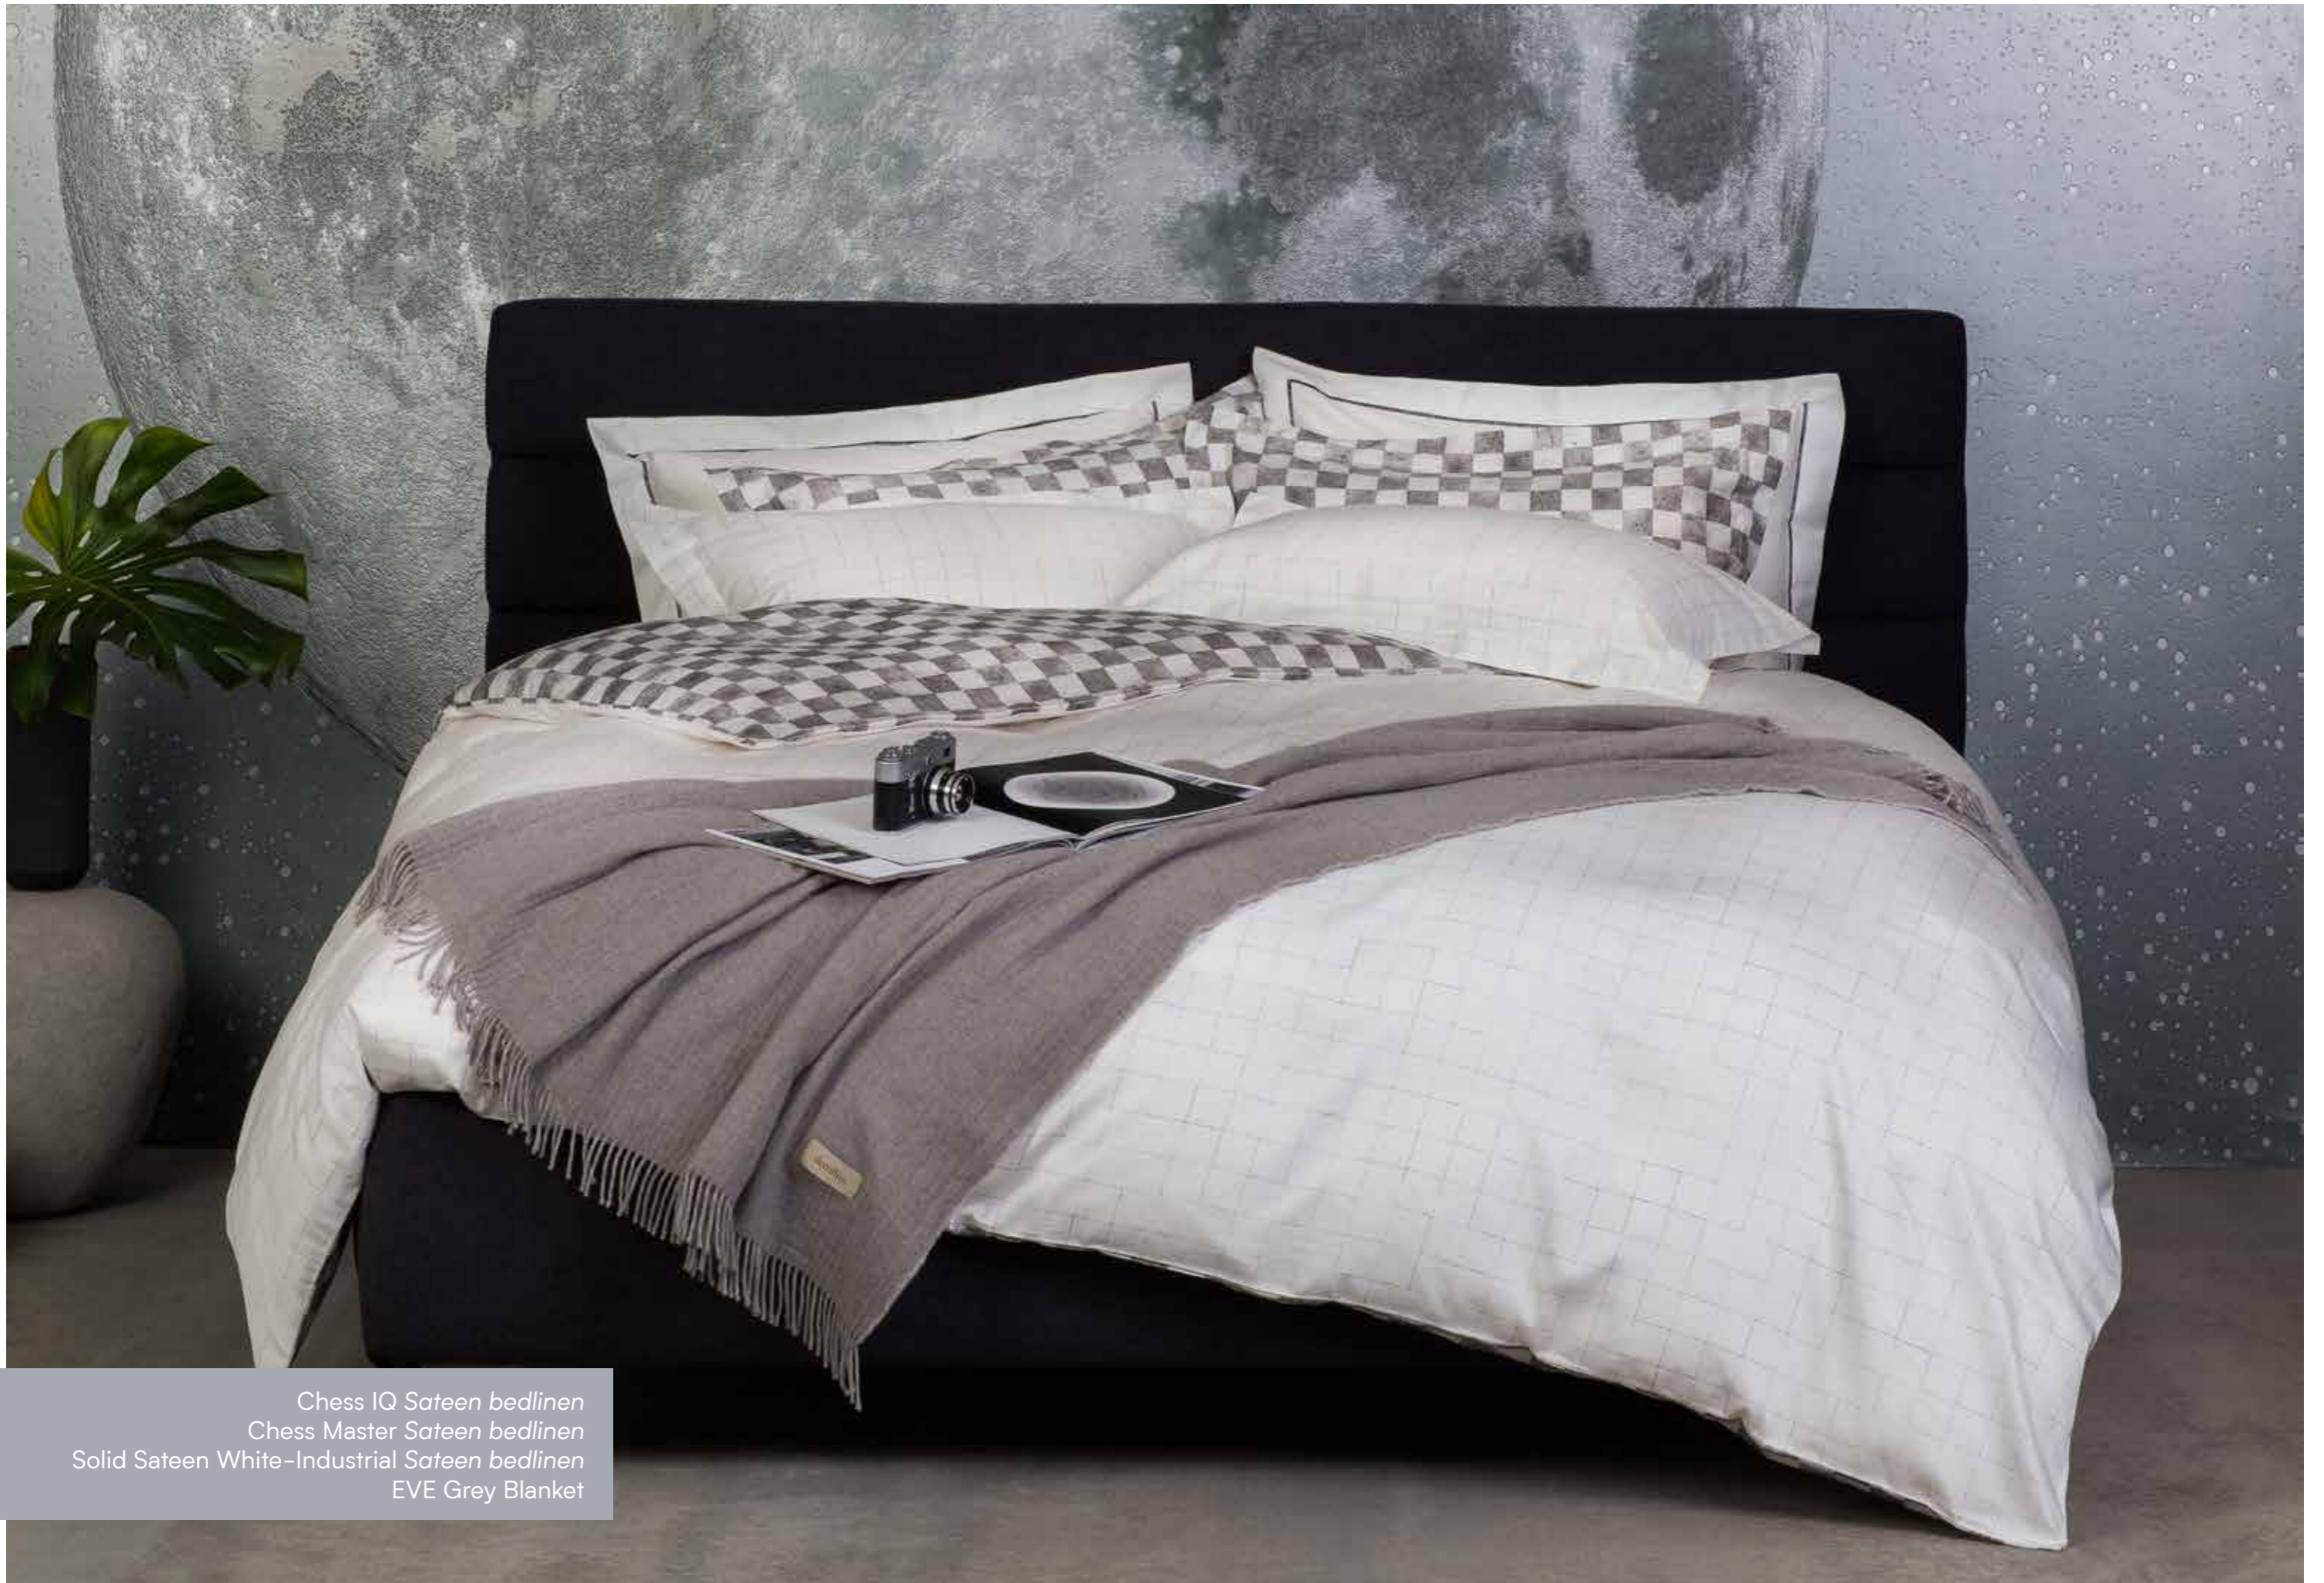

Chess IQ Sateen bedlinen
Chess Master Sateen bedlinen
Solid Sateen White-Industrial Sateen bedlinen
EVE Grey Blanket